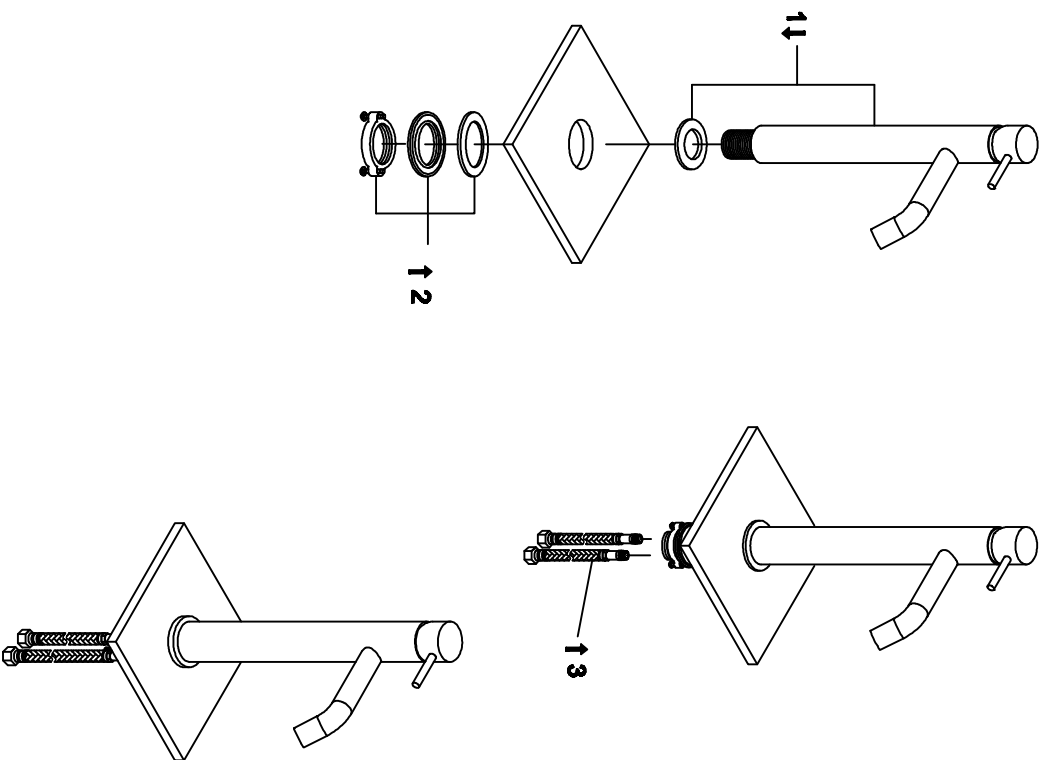

Single lever extended mono basin mixer

Art NO:55005

Installation

Technique drawing

Explosion drawing