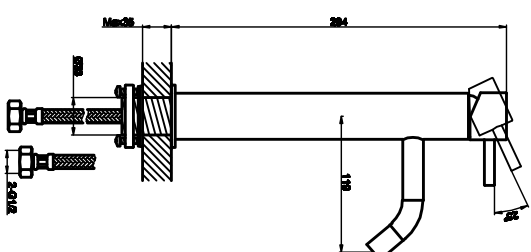

Single lever extended mono basin mixer

Art NO:55005

Installation

Technique drawing

Explosion drawing