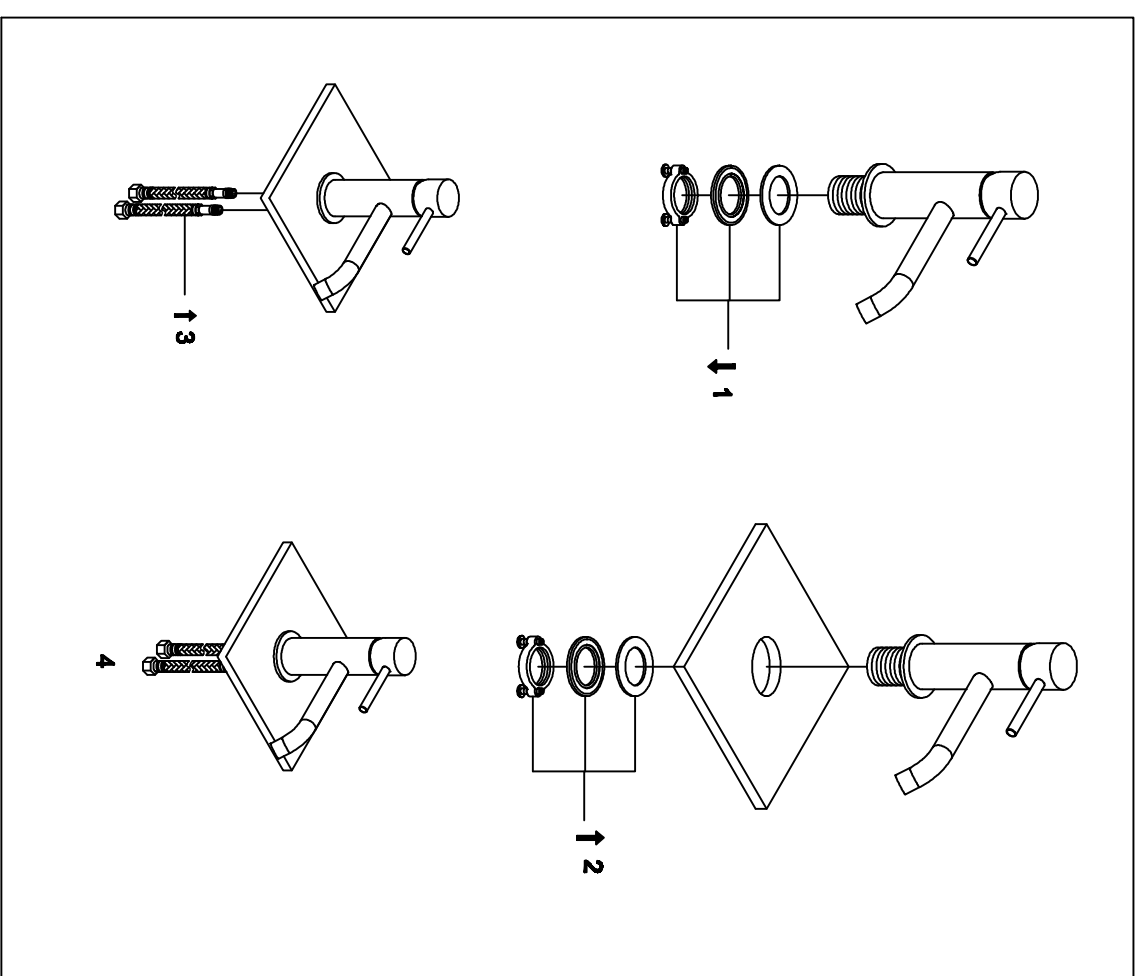

Single lever mono basin mixer

Art NO:G9019

Installation

Technique drawing

Explosion drawing