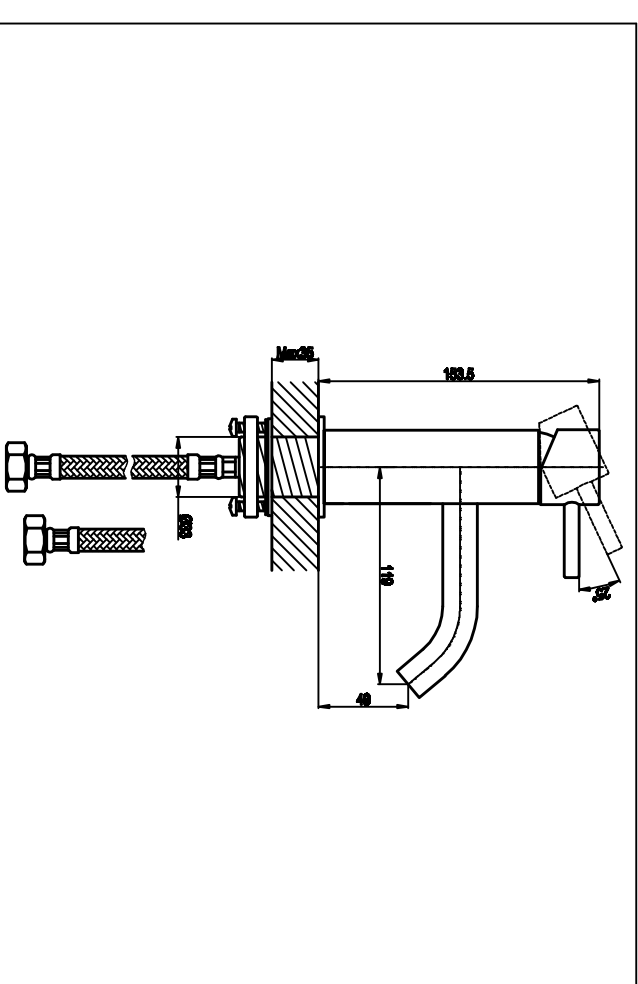

Single lever mono basin mixer

Art NO:G9019

Installation

Technique drawing

Explosion drawing