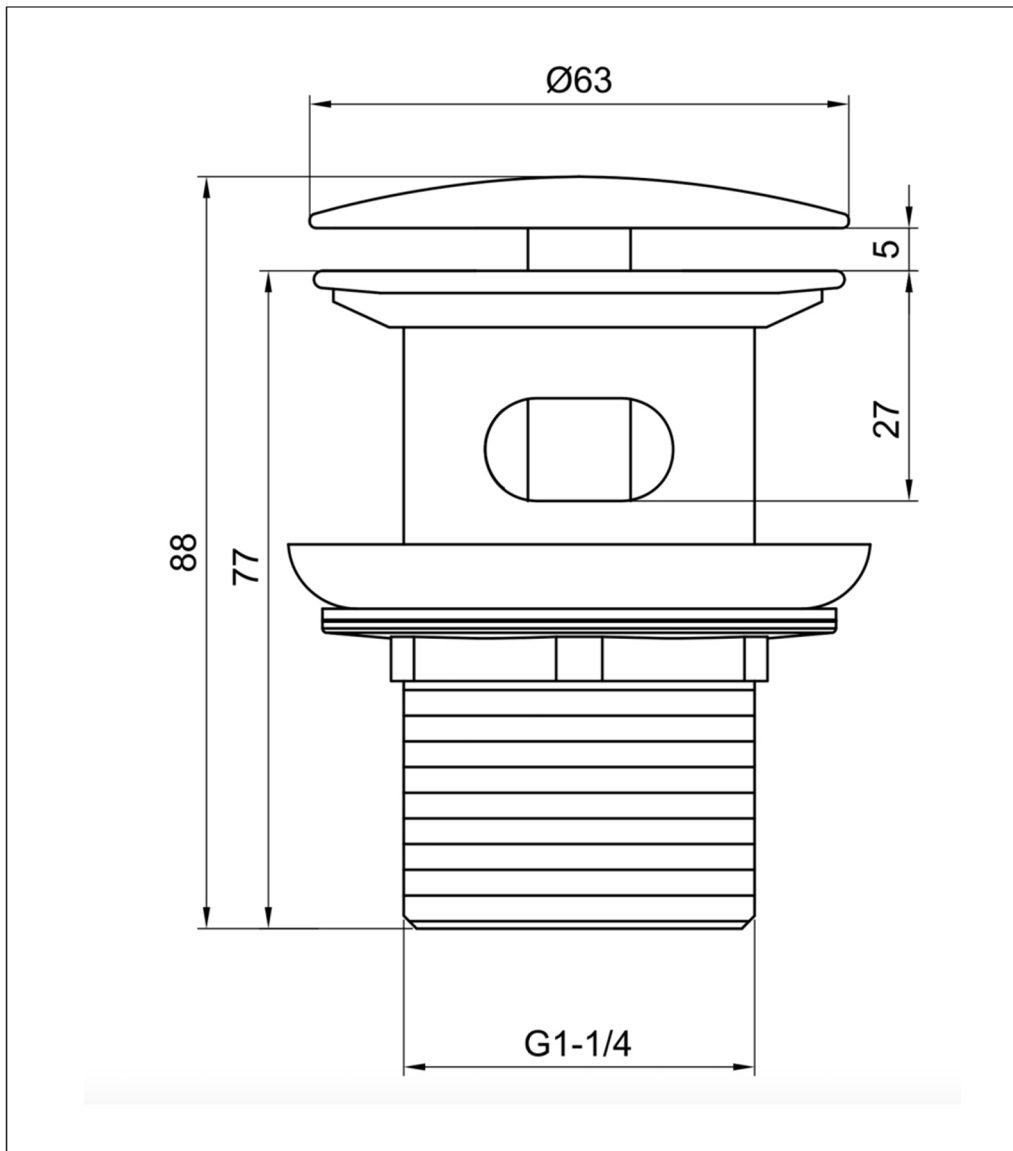

Technical Data Sheet

Product range: INOX

Product code: IX709FF

Finishes Available: Stainless Steel

Min Pressure:
N/A

Approvals:
N/A

Connections:
G 1 1/4"

Warranty:
15 Years