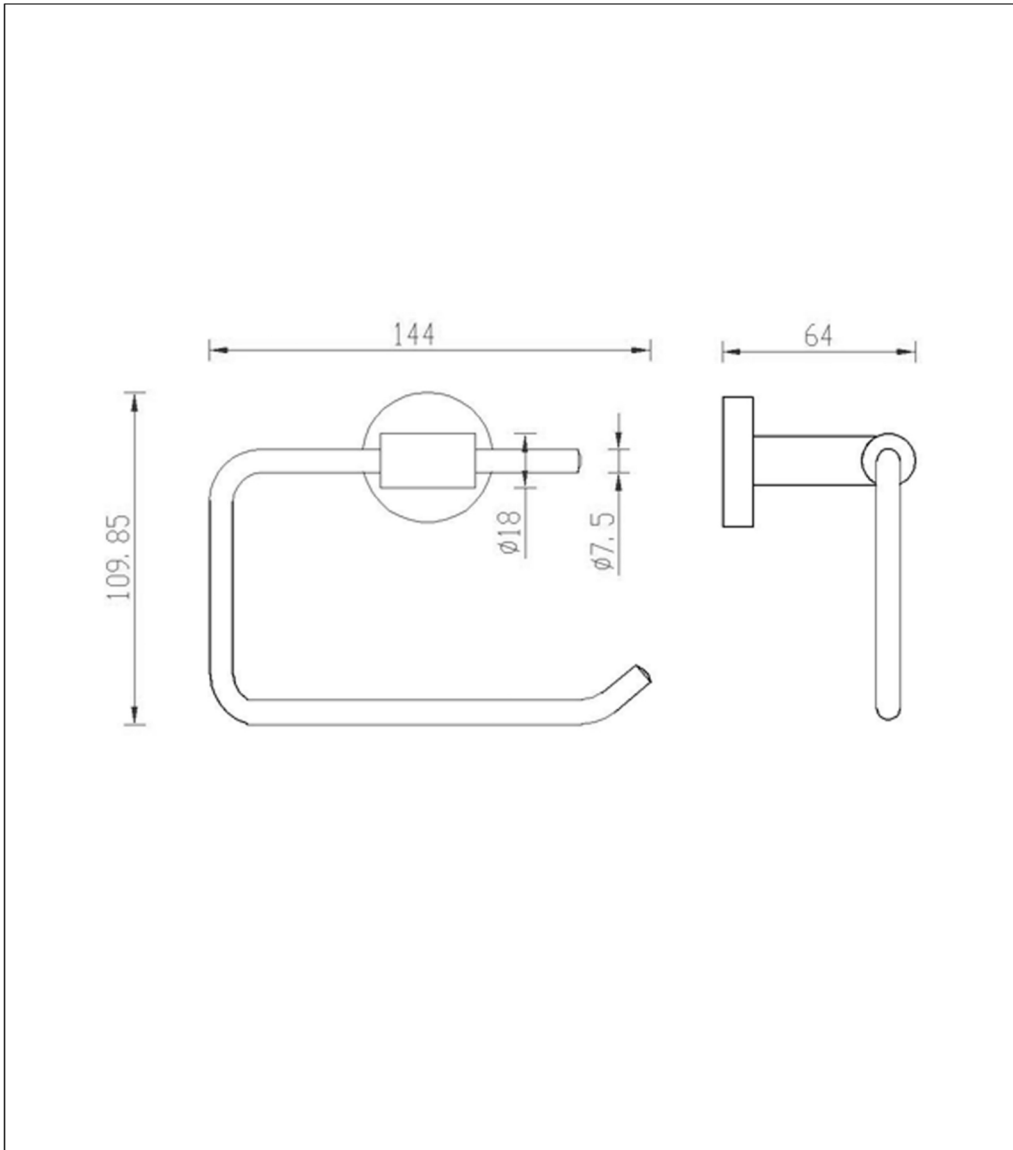

Technical Data Sheet

Product range: INOX

Product code: IX151

Finishes Available: Stainless Steel

Min Pressure:

N/A

Approvals:

N/A