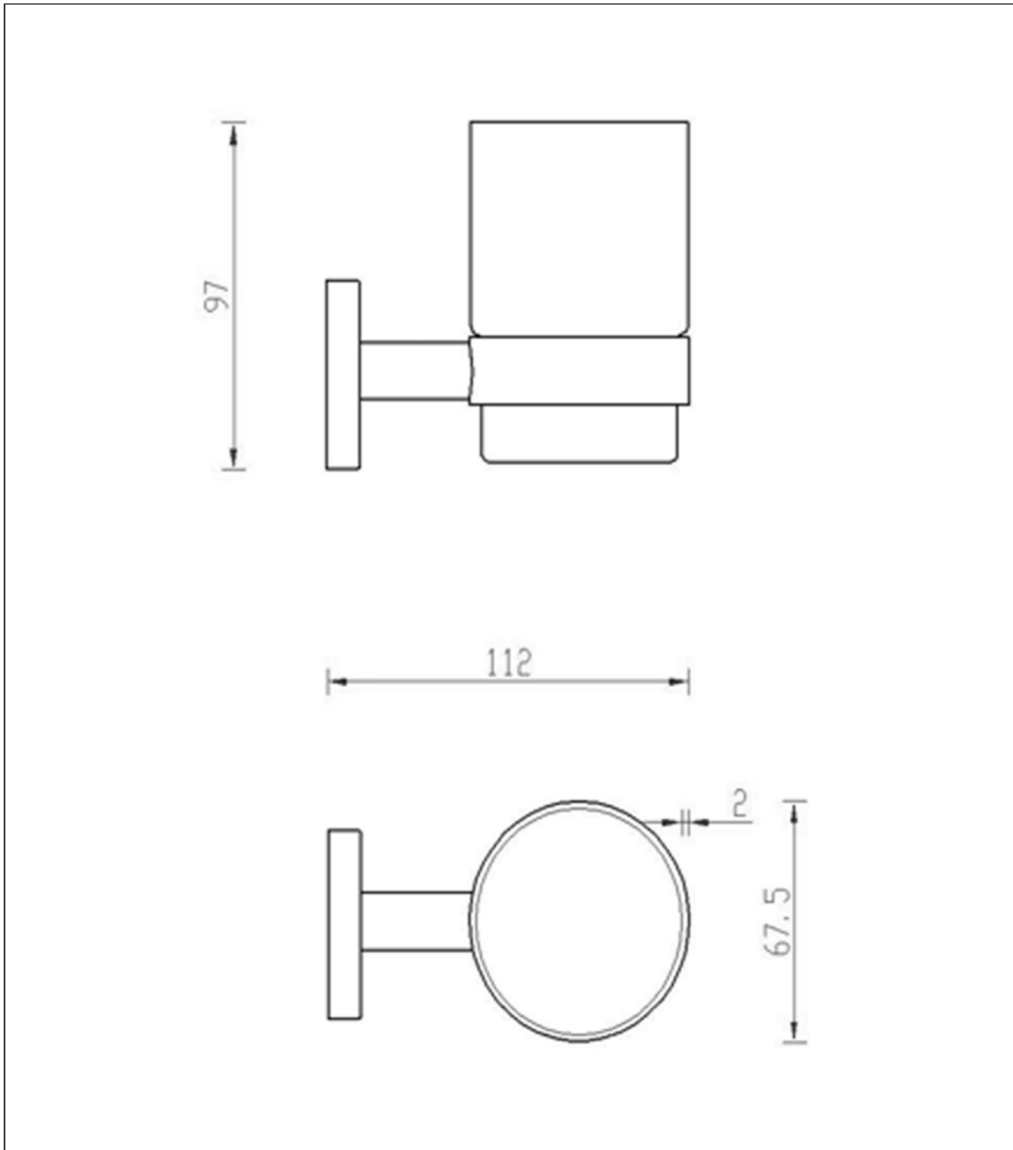

Technical Data Sheet

Product range: INOX

Product code: IX141

Finishes Available: Stainless Steel

Min Pressure:
N/A

Approvals:
N/A

Connections:
N/A

Warranty:
15 Years