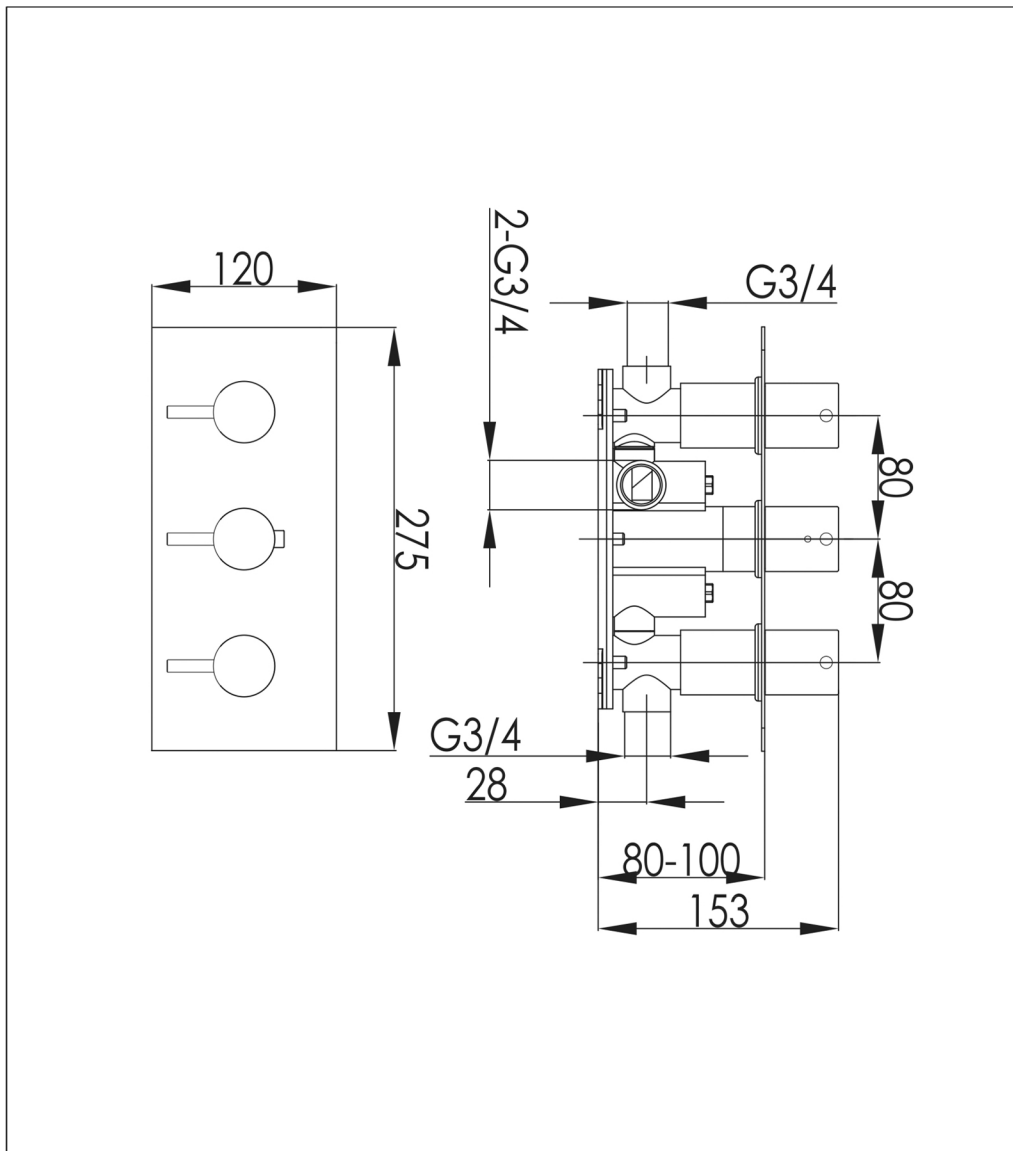

Technical Data Sheet

Product range: INOX

Product code: IX693A

Finishes Available: Stainless Steel

Min Pressure:

MP 0.5

Approvals:

WRAS

Connections:

G3/4"

Warranty:

15 Years (5 on cartridges)

Flow Rate

0.2 Bar: 12 L/min

0.5 Bar: 17 L/min

1 Bar: 21 L/min