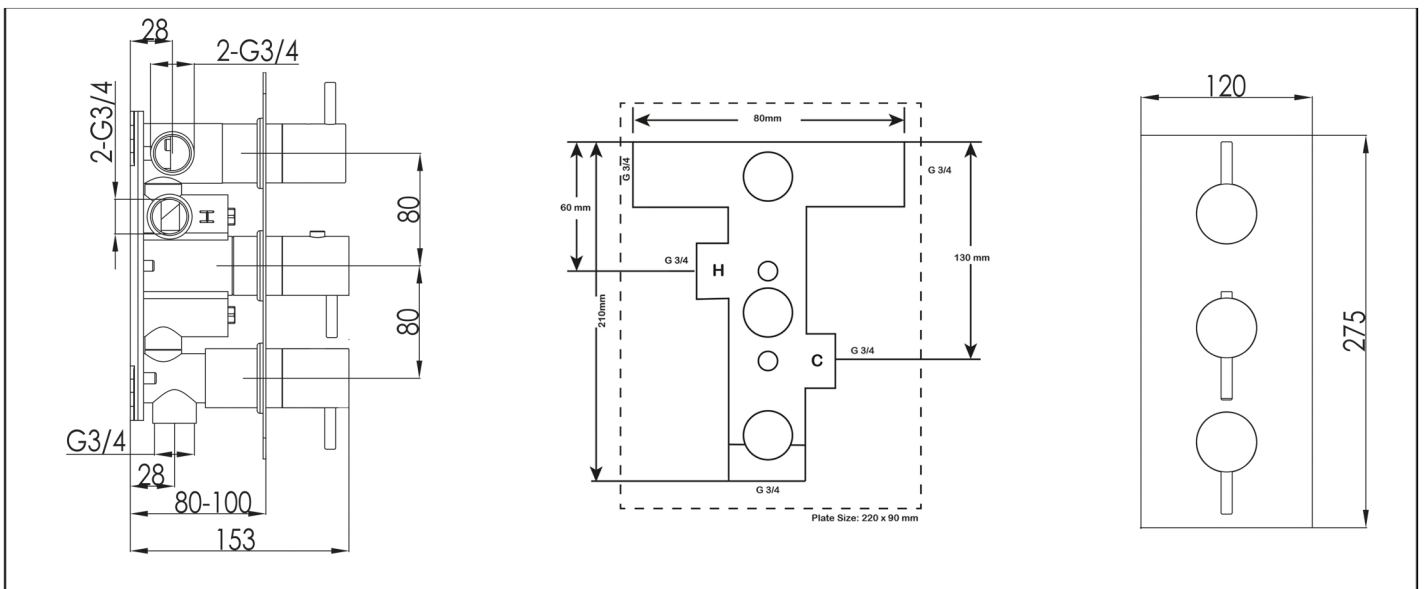

Technical Data Sheet

Product range: INOX

Product code: IX691A

Finishes Available: Stainless Steel

Min Pressure:

MP 0.5

Approvals:

WRAS

Connections:

G3/4"

Warranty:

15 Years (5 on cartridges)

Flow Rate

Diverter side

0.2Bar: 8.5L/min

0.5Bar: 12L/min

1Bar: 16L/min

2Bar: 22.5L/min

3Bar: 28.5L/min

Flow Rate

On-Off side

0.2Bar: 12L/min

0.5Bar: 17L/min

1Bar: 21L/min