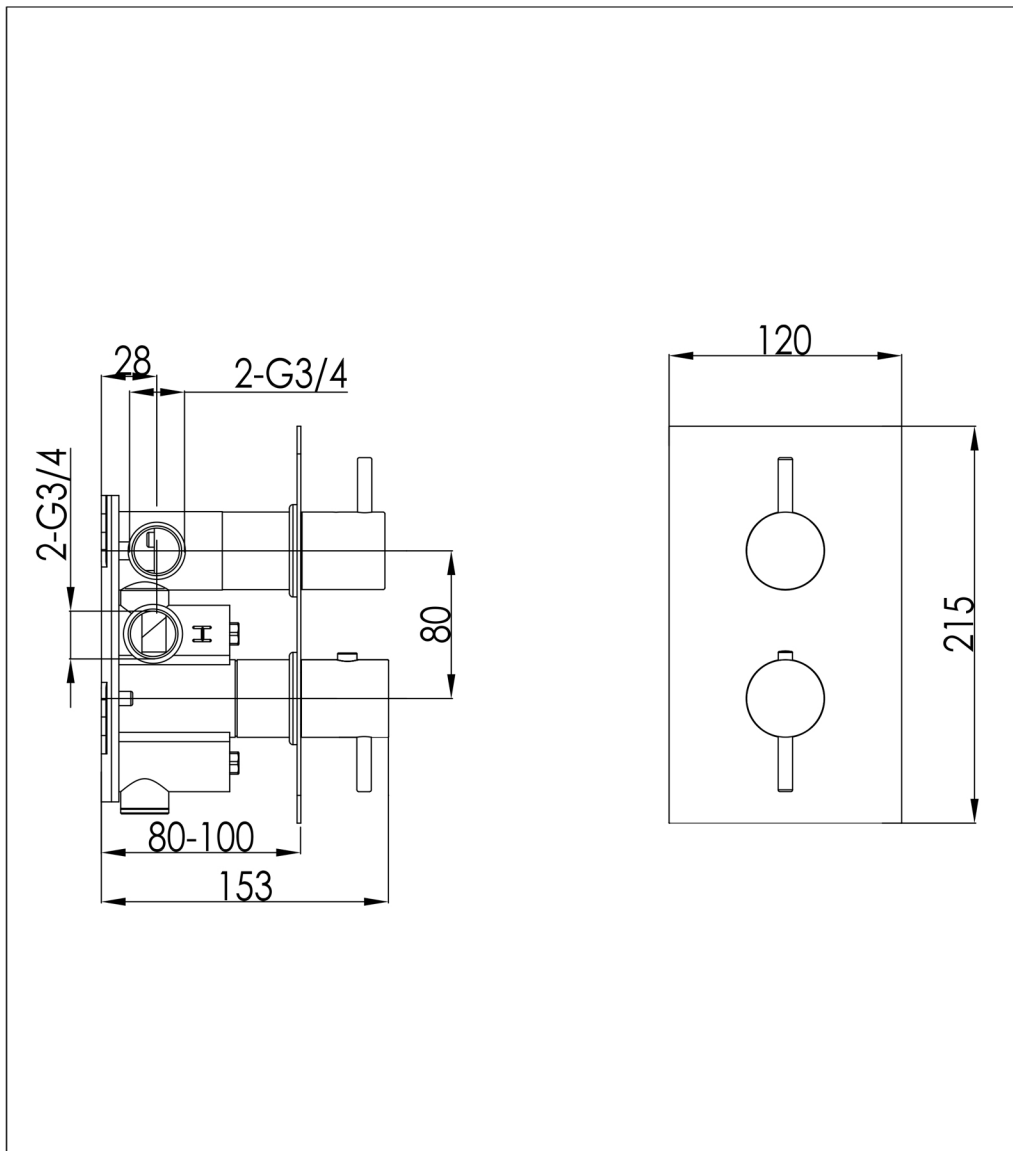

Technical Data Sheet

Product range: INOX

Product code: IX671A

Finishes Available: Stainless Steel

Min Pressure:

MP 0.5

Approvals:

WRAS

Connections:

G3/4"

Warranty:

15 Years (5 on cartridges)

Flow Rate

0.2 Bar: 8.5 L/min

0.5 Bar: 12 L/min

1 Bar: 16 L/min