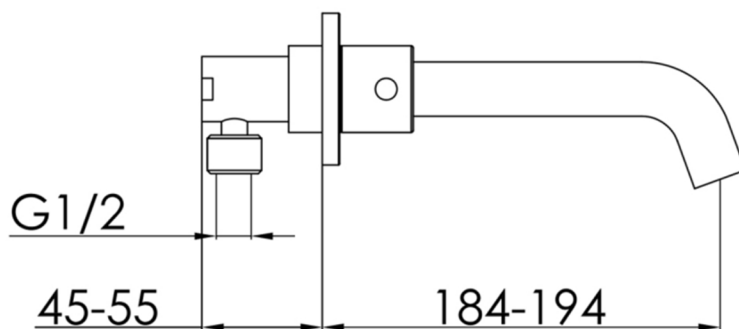

Technical Data Sheet

Product range: INOX

Product code: IX089A

Finishes Available: Stainless Steel

Min Pressure:
MP 0.5

Approvals:
KIWA

Connections:
G 1/2"

Warranty:
15 Years (5 on cartridges)

Flow Rate

0.2Bar: 6.5L/min

0.5Bar: 8.8L/min

1Bar: 12.2L/min

2Bar: 16.4L/min

3Bar: 19.5L/min