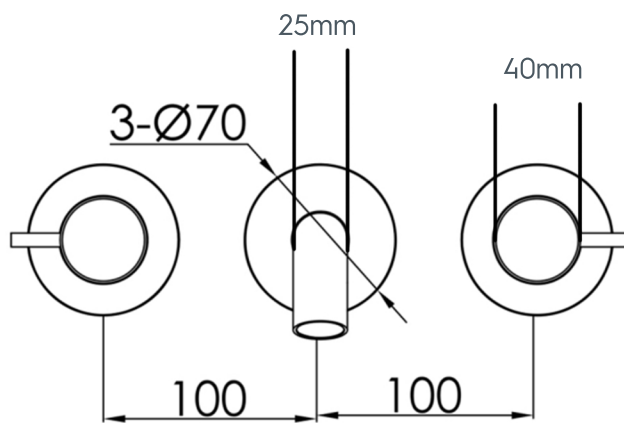

Technical Data Sheet

Product range: INOX

Product code: IX089A

Finishes Available: Stainless Steel

Min Pressure:
MP 0.5

Approvals:
KIWA

Connections:
G 1/2"

Warranty:
15 Years (5 on cartridges)

Flow Rate

0.2Bar: 6.5L/min

0.5Bar: 8.8L/min

1Bar: 12.2L/min

2Bar: 16.4L/min

3Bar: 19.5L/min