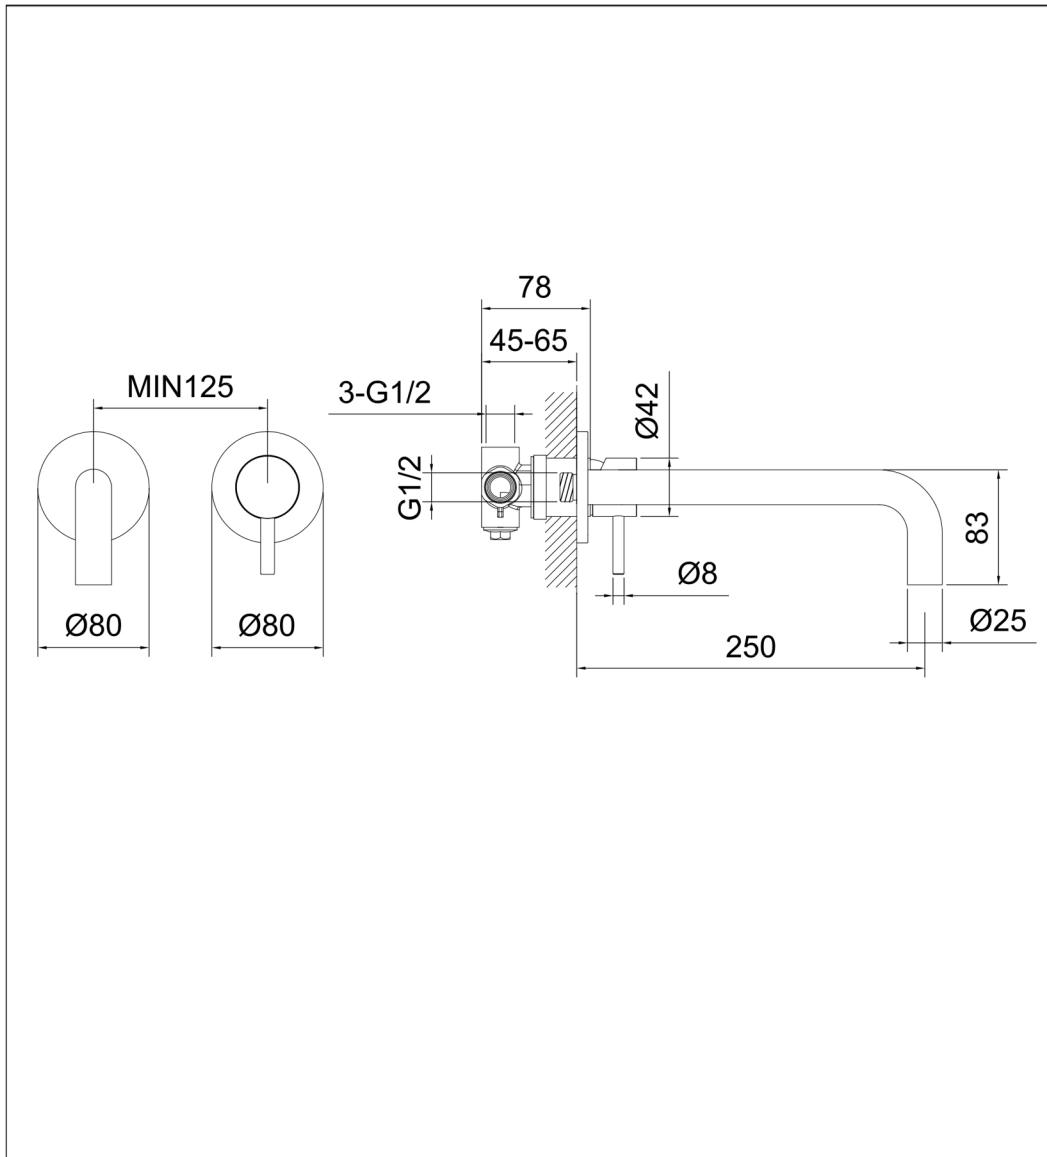

Technical Data Sheet

Product range: INOX

Product code: IX092

Finishes Available: Stainless Steel

Min Pressure:
HP 1

Approvals:
WRAS

Connections:
G1/2"

Warranty:
15 Years (5 on cartridges)

Flow Rate