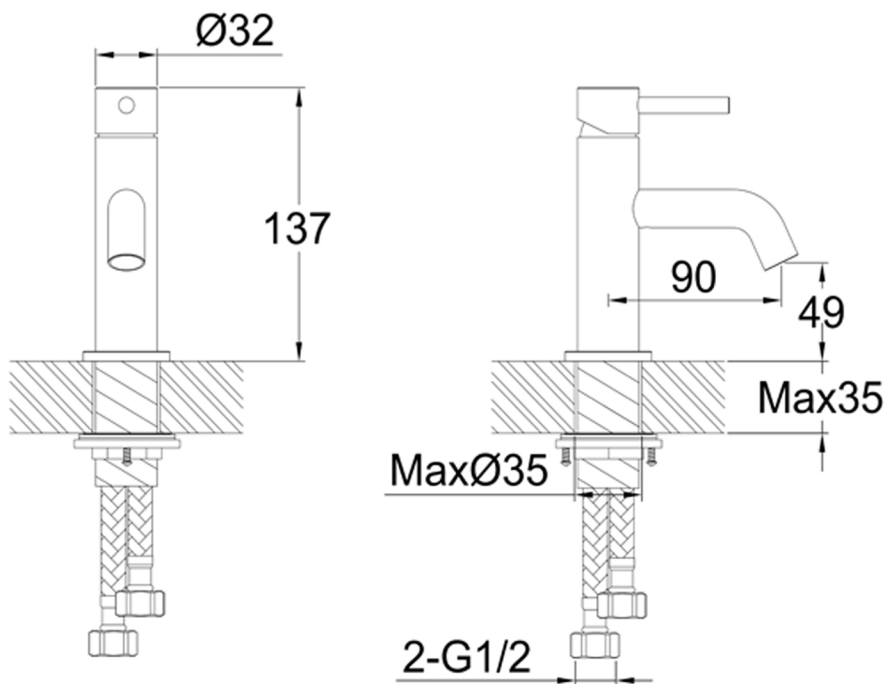

Technical Data Sheet

Product range: INOX

Product code: IX025

Finishes Available: Stainless Steel

Min Pressure:

LP 0.2

Approvals:

N/A

Connections:

G1/2"

Warranty:

15 Years (5 on cartridges)

Flow Rate

0.2Bar: 4.4L/min

0.5Bar: 4.8L/min

1Bar: 6L/min

2Bar: 7.4L/min

3Bar: 9.6L/min