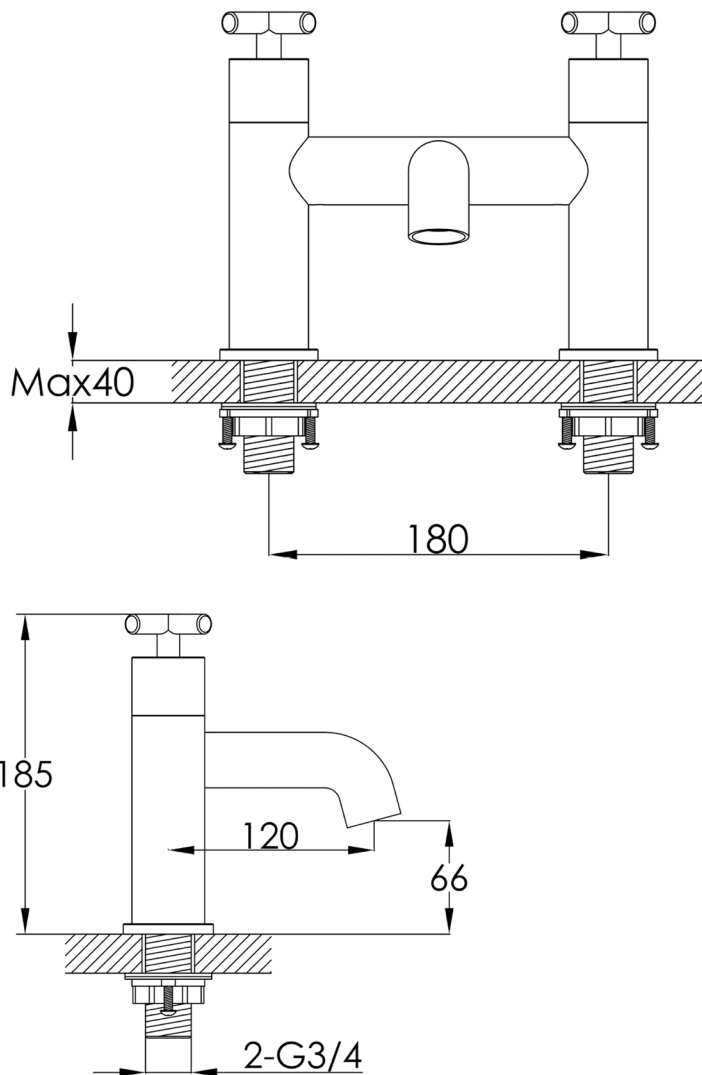

Technical Data Sheet

Product range: SOLEX

Product code: 66223, 66223MB, 66223BBR

Finishes Available: Chrome, Matt Black, Brushed Brass

Min Pressure:

MP 0.5

Approvals:

N/A

Connections:

G3/4"

Warranty:

15 Years (5 on cartridges)

Flow Rate

0.5Bar: 5.9L/min

1Bar: 8.3L/min

2Bar: 12L/min

3Bar: 16L/min