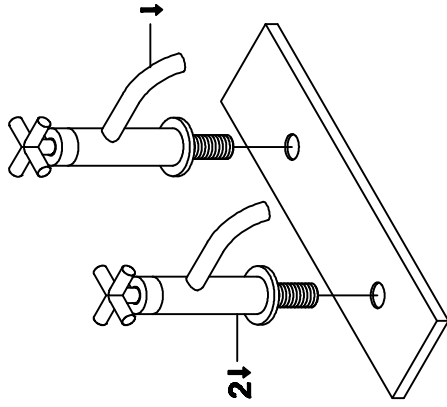

Pr 1 1/2" basin tap

Art NO:66011

Installation

Technique drawing

Explosion drawing