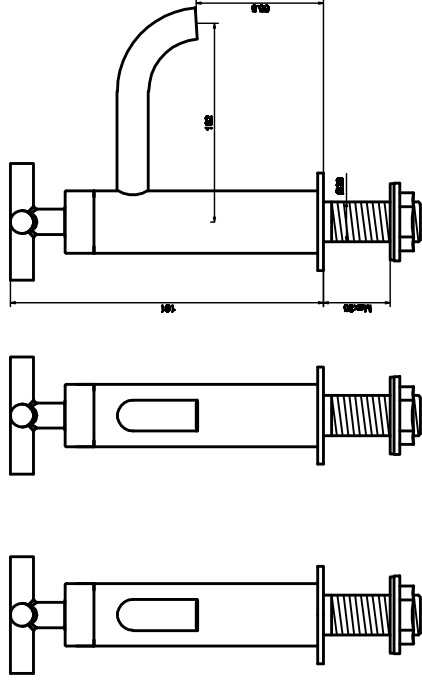

Pr 1 1/2" basin tap

Art NO:66011

Installation

Technique drawing

Explosion drawing