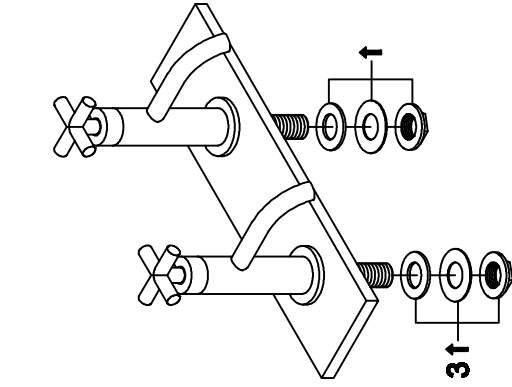

Pr 1 1/2" basin tap

Art NO:66011

Installation

Technique drawing

Explosion drawing