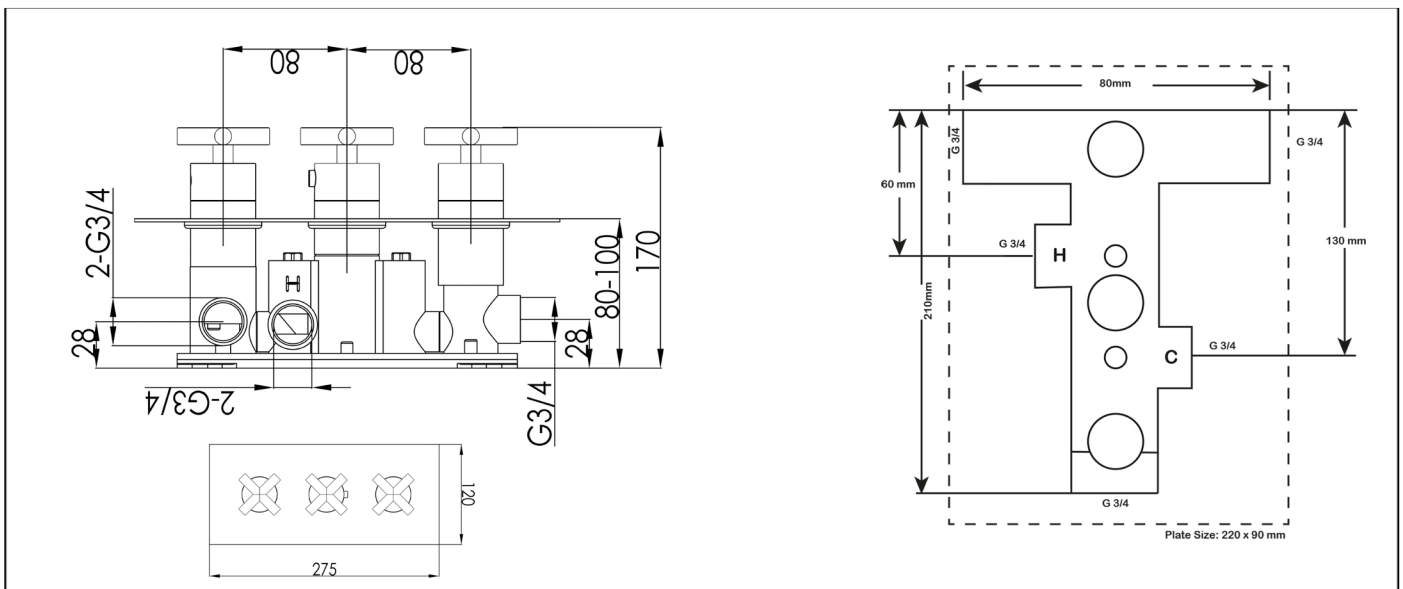

Technical Data Sheet

Product range: SOLEX

Product code: 16692A, 6692ABBR, 6692AMB

Finishes Available: Chrome, Matt Black, Brushed Brass

Min Pressure:
MP 0.5

Approvals:
WRAS

Connections:
G3/4"

Warranty:
15 Years (5 on cartridges)

Flow Rate

Diverter side
0.2Bar: 8.5L/min
0.5Bar: 12L/min
1Bar: 16L/min
2Bar: 22.5L/min
3Bar: 28.5L/min

Flow Rate

On-Off side
0.2Bar: 12L/min
0.5Bar: 17L/min
1Bar: 21L/min
2Bar: 28.5L/min
3Bar: 36L/min