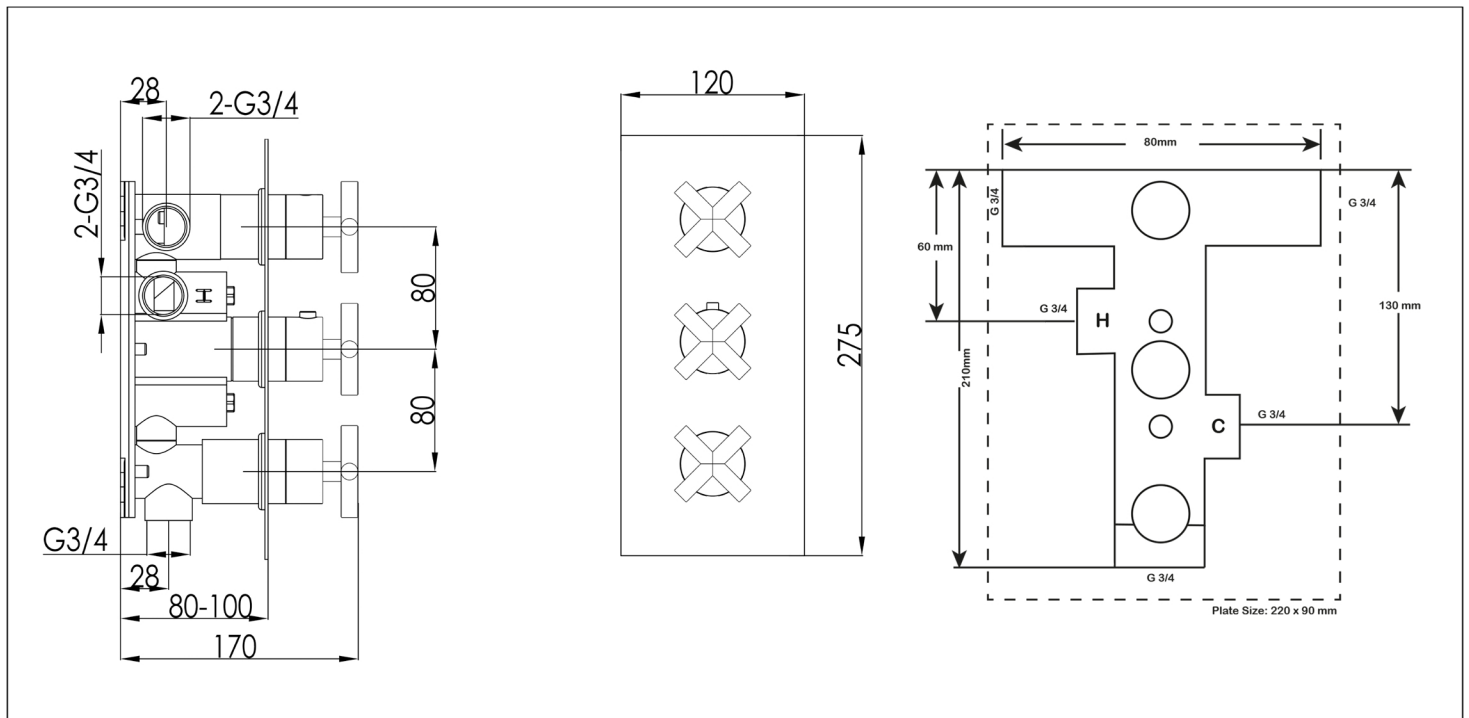

Technical Data Sheet

Product range: SOLEX

Product code: 16691A, 6691AMB, 6691ABBR

Finishes Available: Chrome, Matt Black, Brushed Brass

Min Pressure:

MP 0.5

Approvals:

WRAS

Connections:

G3/4"

Warranty:

15 Years (5 on cartridges)

Flow Rate

Diverter side

0.5 Bar: 10.8 L/min

1 Bar: 12.3 L/min

2 Bar: 16.5 L/min

3 Bar: 19.2 L/min

4 Bar: 22 L/min

5 Bar: 24.8 L/min

Flow Rate

On-Off side

0.5 Bar: 10.9 L/min

1 Bar: 12.3 L/min