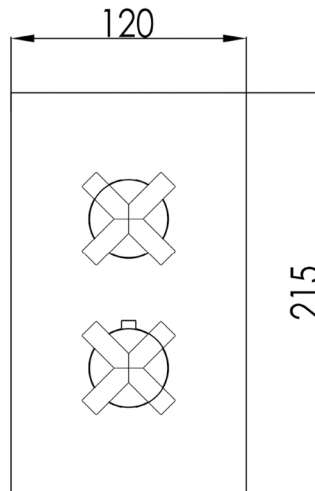

Technical Data Sheet

Product range: SOLEX

Product code: 16671A, 6671AMB, 6671ABBR

Finishes Available: Chrome, Matt Black, Brushed Brass

Min Pressure:

MP 0.5

Approvals:

WRAS

Connections:

G3/4"

Warranty:

15 Years (5 on cartridges)

Flow Rate

0.2Bar: 8.5L/min

0.5Bar: 12L/min

1Bar: 16L/min