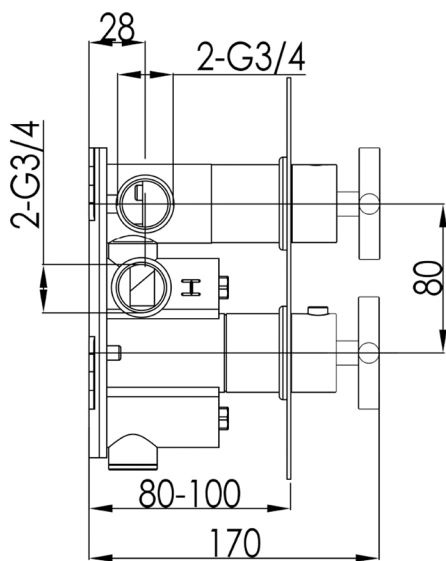

Technical Data Sheet

Product range: SOLEX

Product code: 16671A, 6671AMB, 6671ABBR

Finishes Available: Chrome, Matt Black, Brushed Brass

Min Pressure:

MP 0.5

Approvals:

WRAS

Connections:

G3/4"

Warranty:

15 Years (5 on cartridges)

Flow Rate

0.2Bar: 8.5L/min

0.5Bar: 12L/min

1Bar: 16L/min