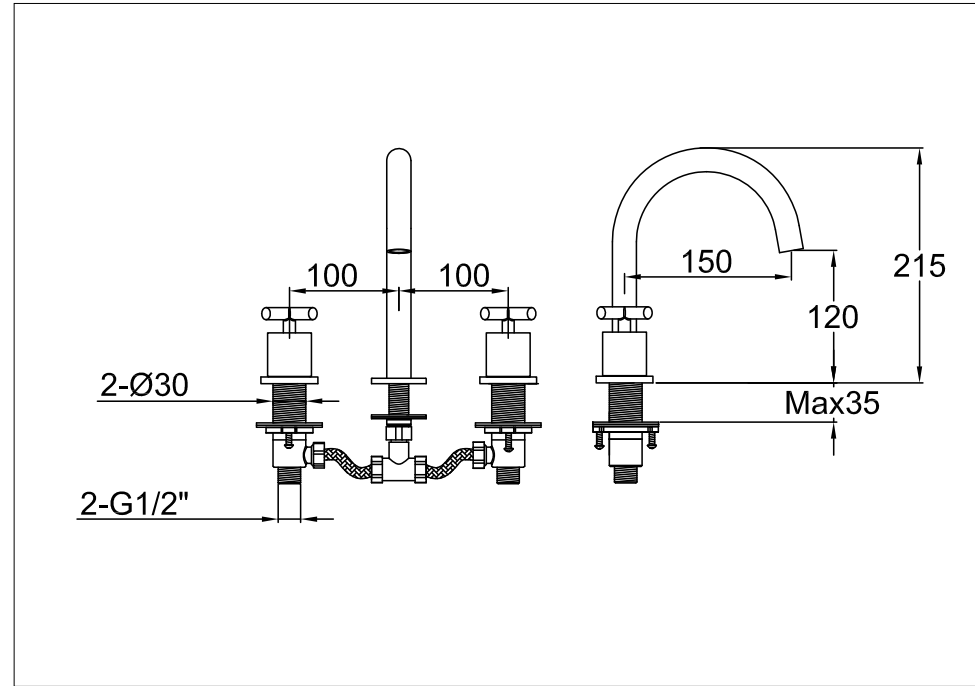

SOLEX 3 HOLE DECK MOUNTED  
BASIN MIXER

Coordinated Bathrooms Designed For You

Installation Steps

Dimension Drawing

Explosive drawing