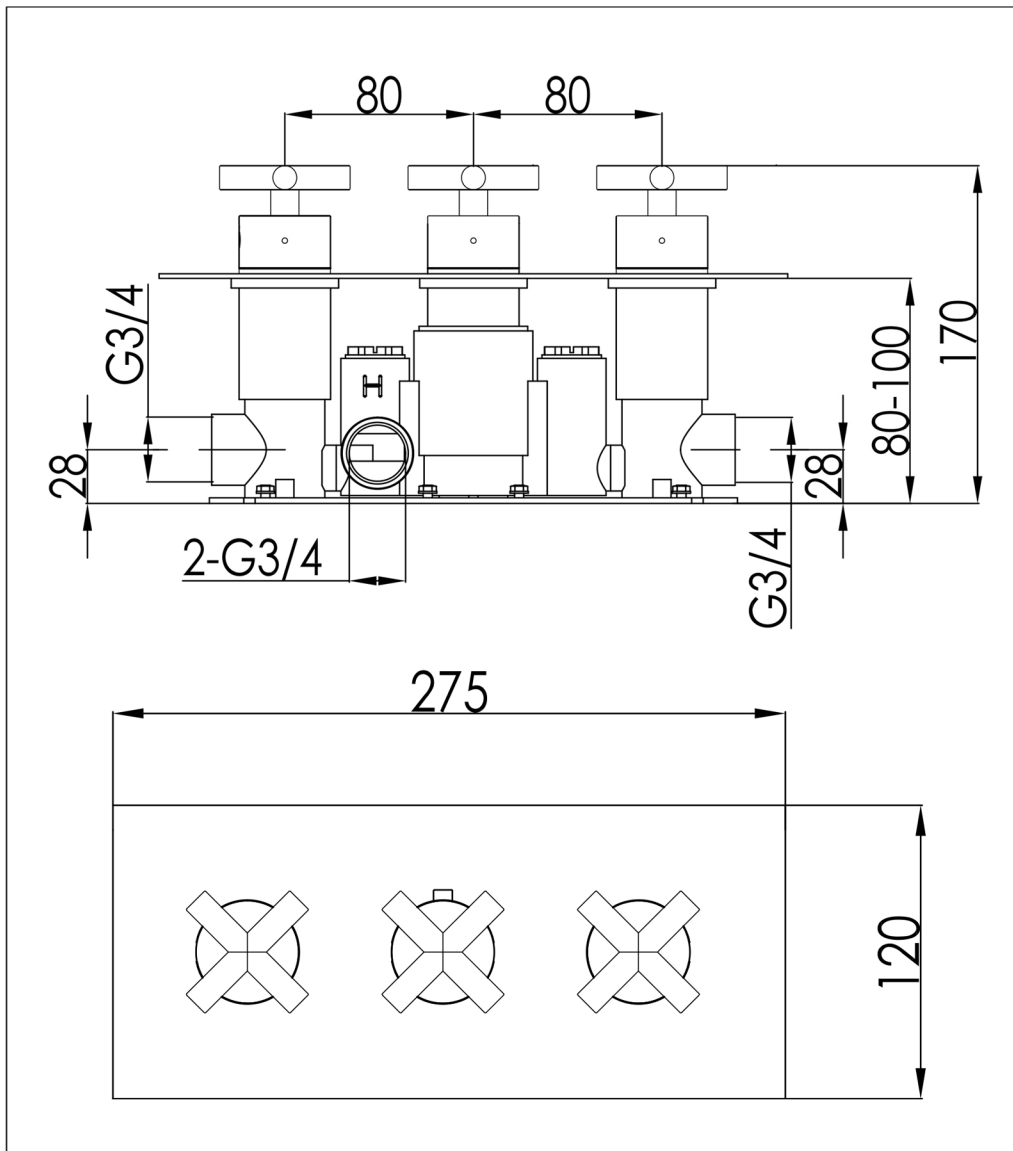

Technical Data Sheet

Product range: SOLEX

Product code: 16693A, 6693AMB 6693ABBR

Finishes Available: Chrome, Matt Black, Brushed Brass

Min Pressure:

MP 0.5

Approvals:

WRAS

Connections:

G3/4"

Warranty:

15 Years (5 on cartridges)

Flow Rate

0.2 Bar: 12 L/min

0.5 Bar: 17 L/min

1 Bar: 21 L/min