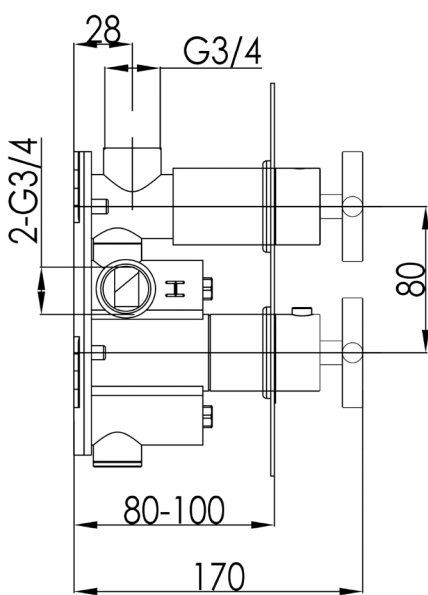

Technical Data Sheet

Product range: SOLEX

Product code: 16651A, 6651AMB, 6651ABBR

Finishes Available: Chrome, Matt Black, Brushed Brass

Min Pressure:

MP 0.5

Approvals:

WRAS

Connections:

G3/4"

Warranty:

15 Years (5 on cartridges)

Flow Rate

0.2Bar: 12L/min

0.5Bar: 17L/min

1Bar: 21L/min