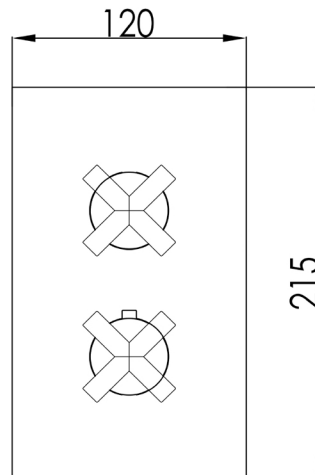

Technical Data Sheet

Product range: SOLEX

Product code: 16651A, 6651AMB, 6651ABBR

Finishes Available: Chrome, Matt Black, Brushed Brass

Min Pressure:

MP 0.5

Approvals:

WRAS

Connections:

G3/4"

Warranty:

15 Years (5 on cartridges)

Flow Rate

0.2Bar: 12L/min

0.5Bar: 17L/min

1Bar: 21L/min