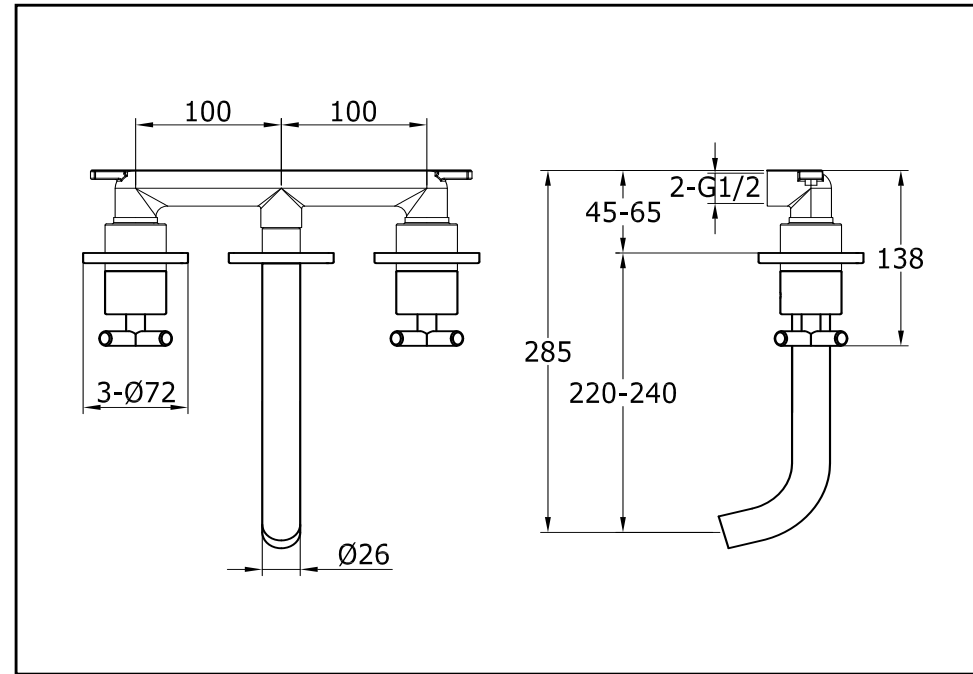

SOLEX 3 HOLE WALL MOUNTED
BASIN MIXER

Coordinated Bathrooms Designed For You

Installation Steps

Dimension Drawing

Explosive drawing