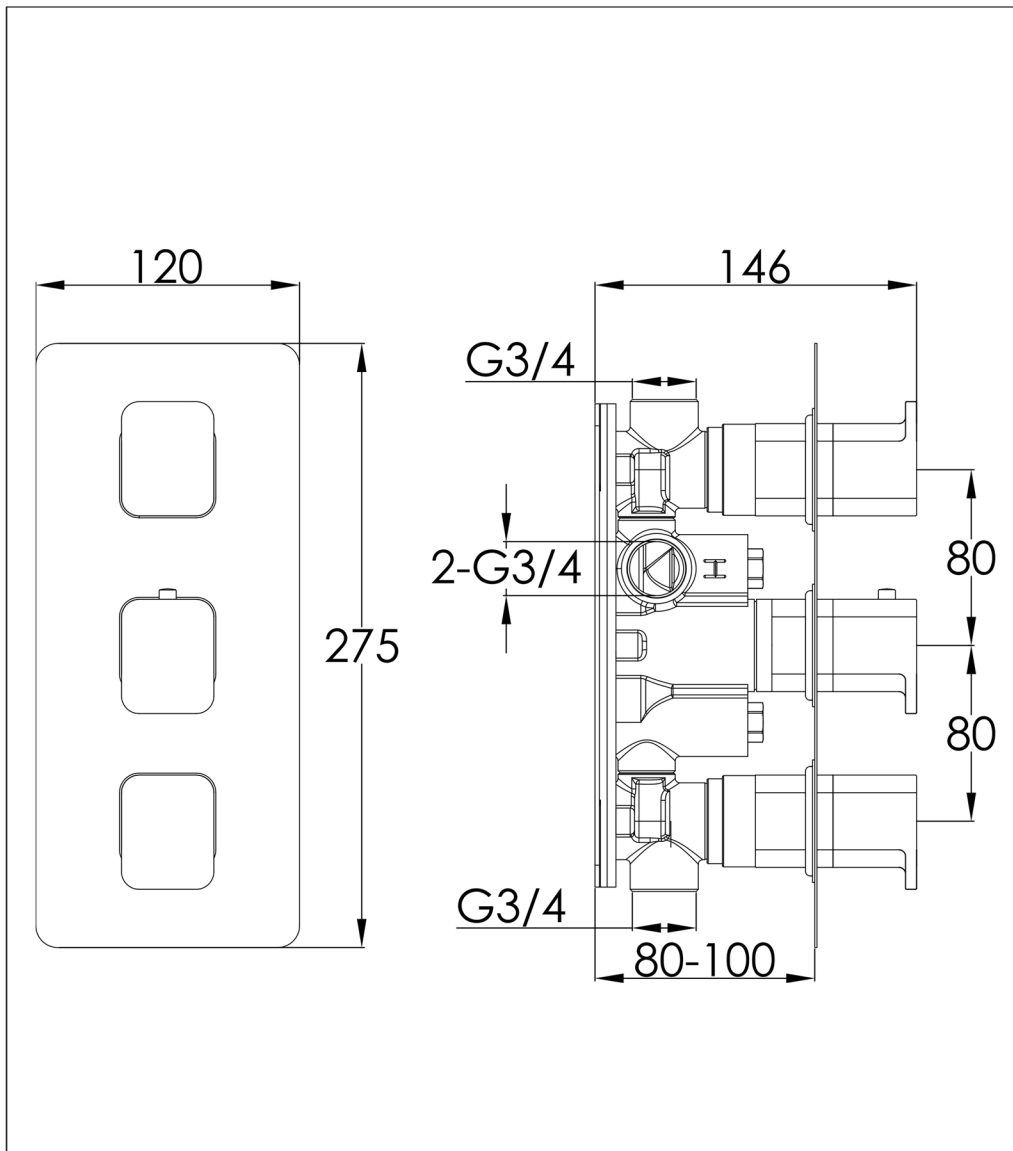

# Technical Data Sheet

Product range: AXEL

Product code: 74693MBH, 74693MWH

Finishes Available: Matt Black, Matt White

**Min Pressure:**

MP 0.5

**Approvals:**

WRAS

**Connections:**

G3/4"

**Warranty:**

15 Years (5 on cartridges)

## Flow Rate

0.2 Bar: 12 L/min

0.5 Bar: 17 L/min

1 Bar: 21 L/min

2 Bar: 28.5 L/min

3 Bar: 36 L/min