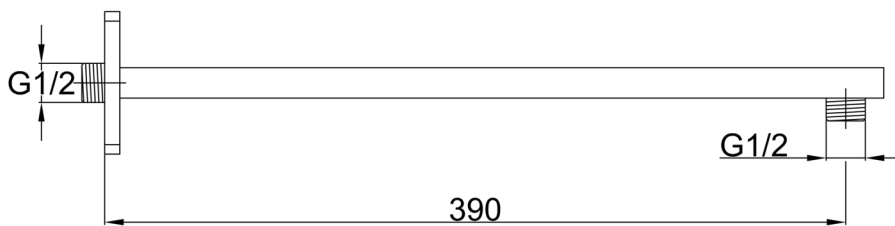

Technical Data Sheet

Product range: HIX

Product code: 3221380, 331380BBR, 3821380MB, 371380BBL

Finishes Available: Matt Black, Brushed Brass, Brushed Black

Min Pressure:

N/A

Approvals:

N/A

Connections:

G1/2"

Warranty:

15 Years