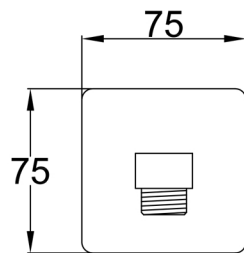

Technical Data Sheet

Product range: HIX

Product code: 3221380, 331380BBR, 3821380MB, 371380BBL

Finishes Available: Matt Black, Brushed Brass, Brushed Black

Min Pressure:

N/A

Approvals:

N/A