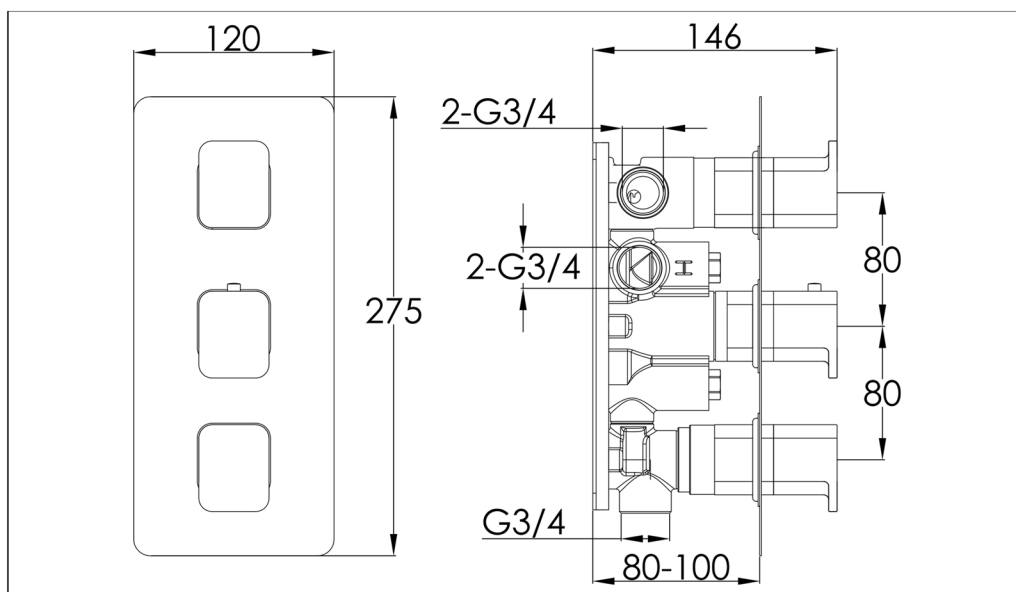

Technical Data Sheet

Product range: HIX

Product code: 32692, 33692BBR, 38692MB, 37692BBL

Finishes Available: Matt Black, Brushed Brass, Brushed Black, Chrome

Min Pressure:
MP 0.5

Approvals:
WRAS

Connections:
G3/4"

Warranty:
15 Years (5 on cartridges)

Flow Rate

Diverter side
0.2Bar: 8.5L/min
0.5Bar: 12L/min
1Bar: 16L/min
2Bar: 22.5L/min
3Bar: 28.5L/min

Flow Rate

On-Off side
0.2Bar: 12L/min
0.5Bar: 17L/min
1Bar: 21L/min
2Bar: 28.5L/min
3Bar: 36L/min