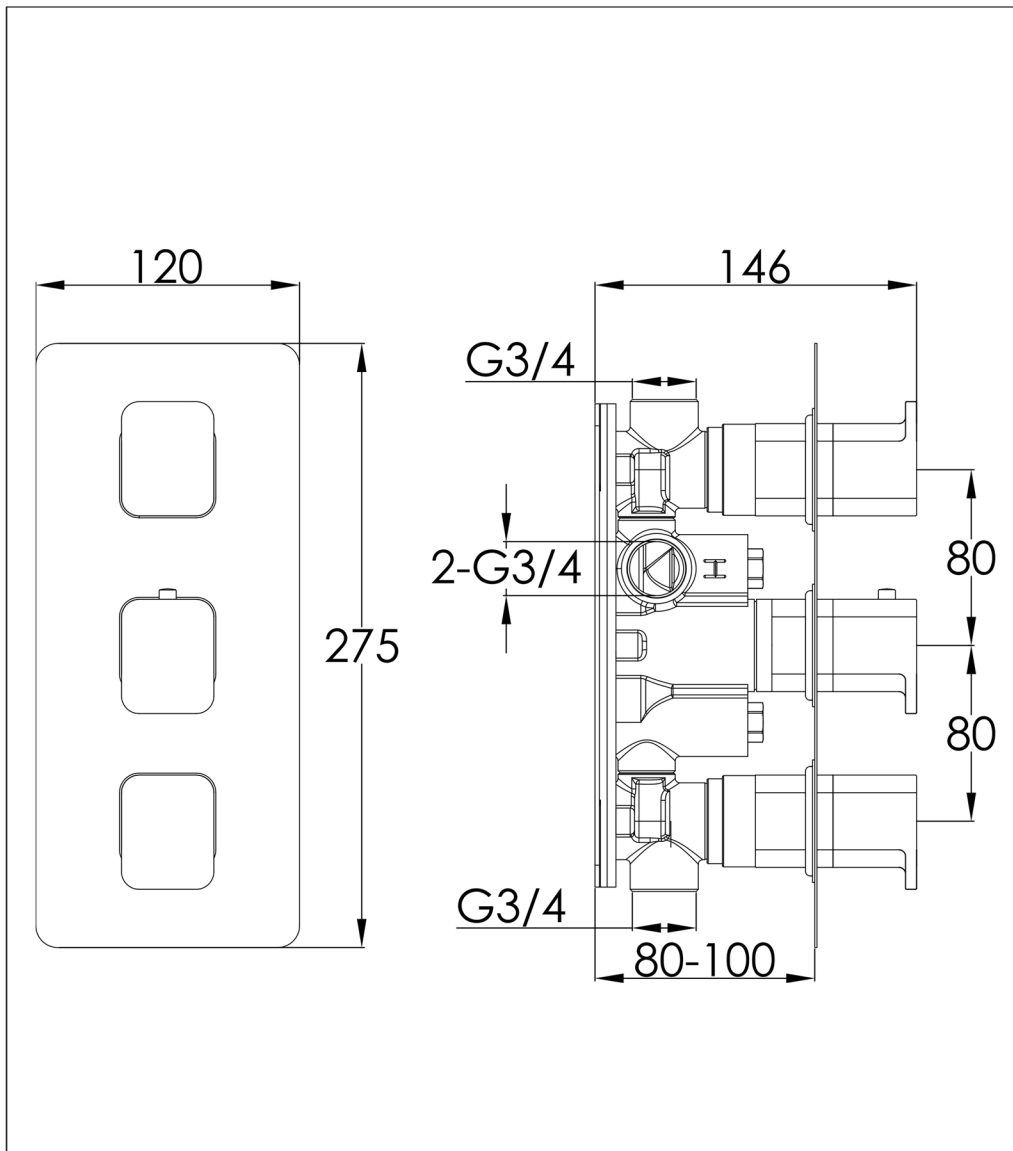

Technical Data Sheet

Product range: HIX

Product code: 32690, 33690BBR, 38690MB, 37690BBL

Finishes Available: Matt Black, Brushed Brass, Brushed Black, Chrome

Min Pressure:

MP 0.5

Approvals:

WRAS

Connections:

G3/4"

Warranty:

15 Years (5 on cartridges)

Flow Rate

0.2 Bar: 12 L/min

0.5 Bar: 17 L/min

1 Bar: 21 L/min