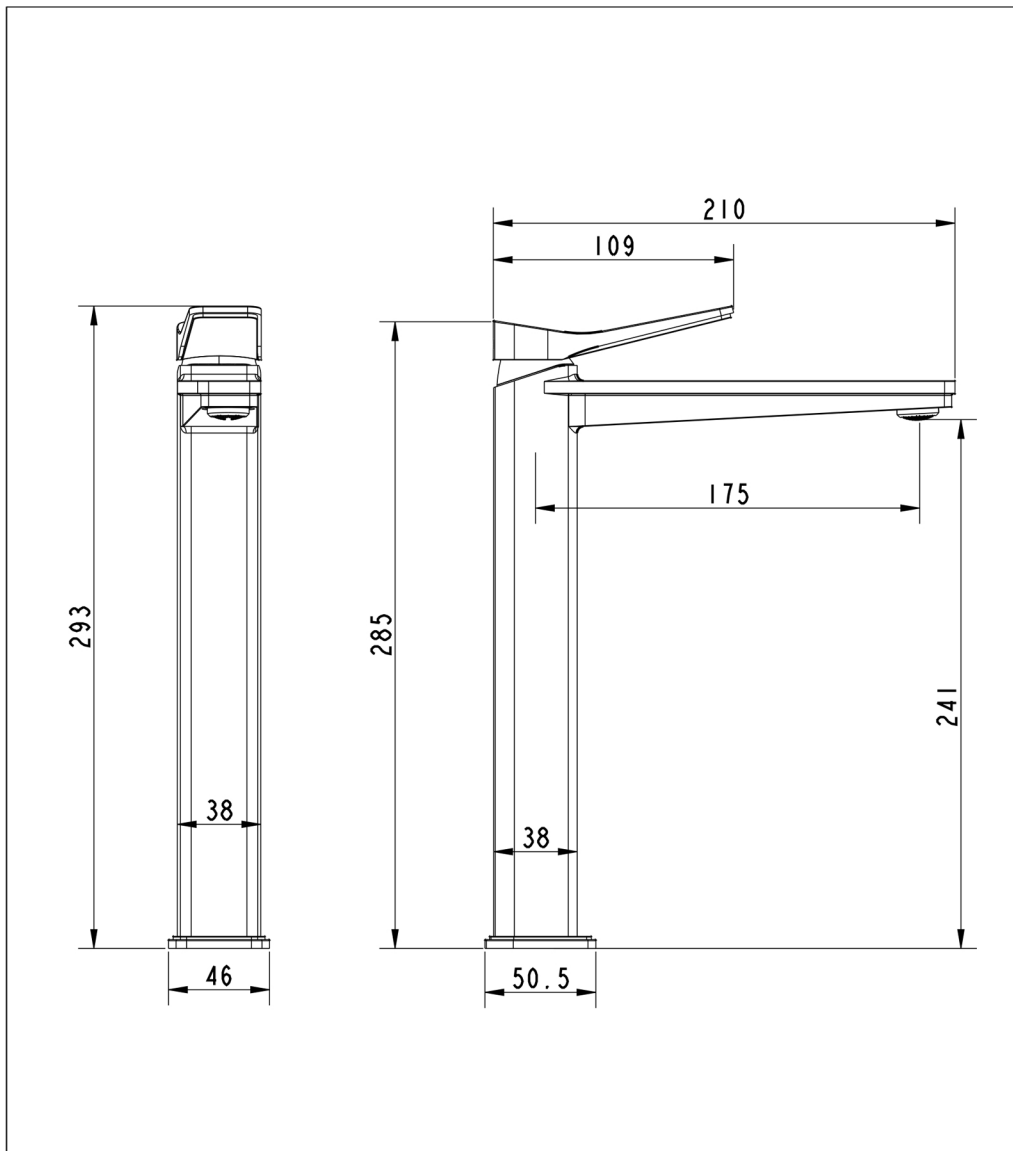

# Technical Data Sheet

Product range: HIX

Product code: 32009, 33009BBR, 38009MB, 37009BBL

Finishes Available: Matt Black, Brushed Brass, Brushed Black, Chrome

**Min Pressure:**

MP 0.5

**Approvals:**

WRAS

## Flow Rate

0.2Bar: 2.6 L/min

0.5 Bar: 4.08 L/min

1 Bar: 5.8 L/min

2 Bar: 8.3 L/min

3 Bar: 10.2 L/min