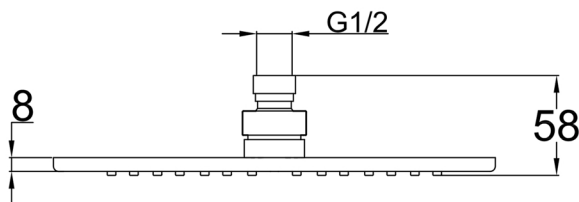

Technical Data Sheet

Product range: HIX

Product code: 32250, 33250BBR, 38250MB, 37250BBL

Finishes Available: Matt Black, Brushed Brass, Brushed Black

Min Pressure:

MP 0.5

Approvals:

N/A