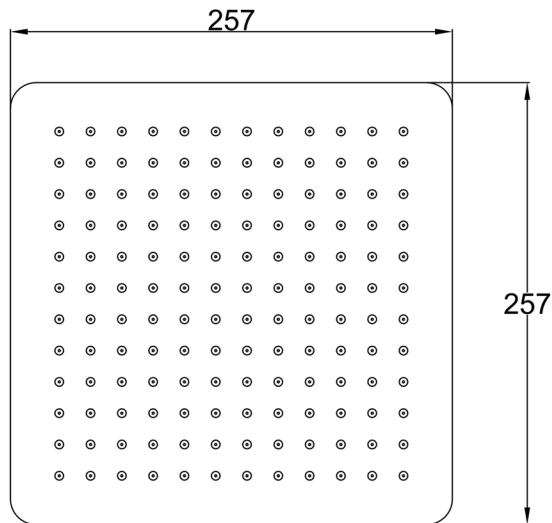

Technical Data Sheet

Product range: HIX

Product code: 32250, 33250BBR, 38250MB, 37250BBL

Finishes Available: Matt Black, Brushed Brass, Brushed Black

Min Pressure:

MP 0.5

Approvals:

N/A