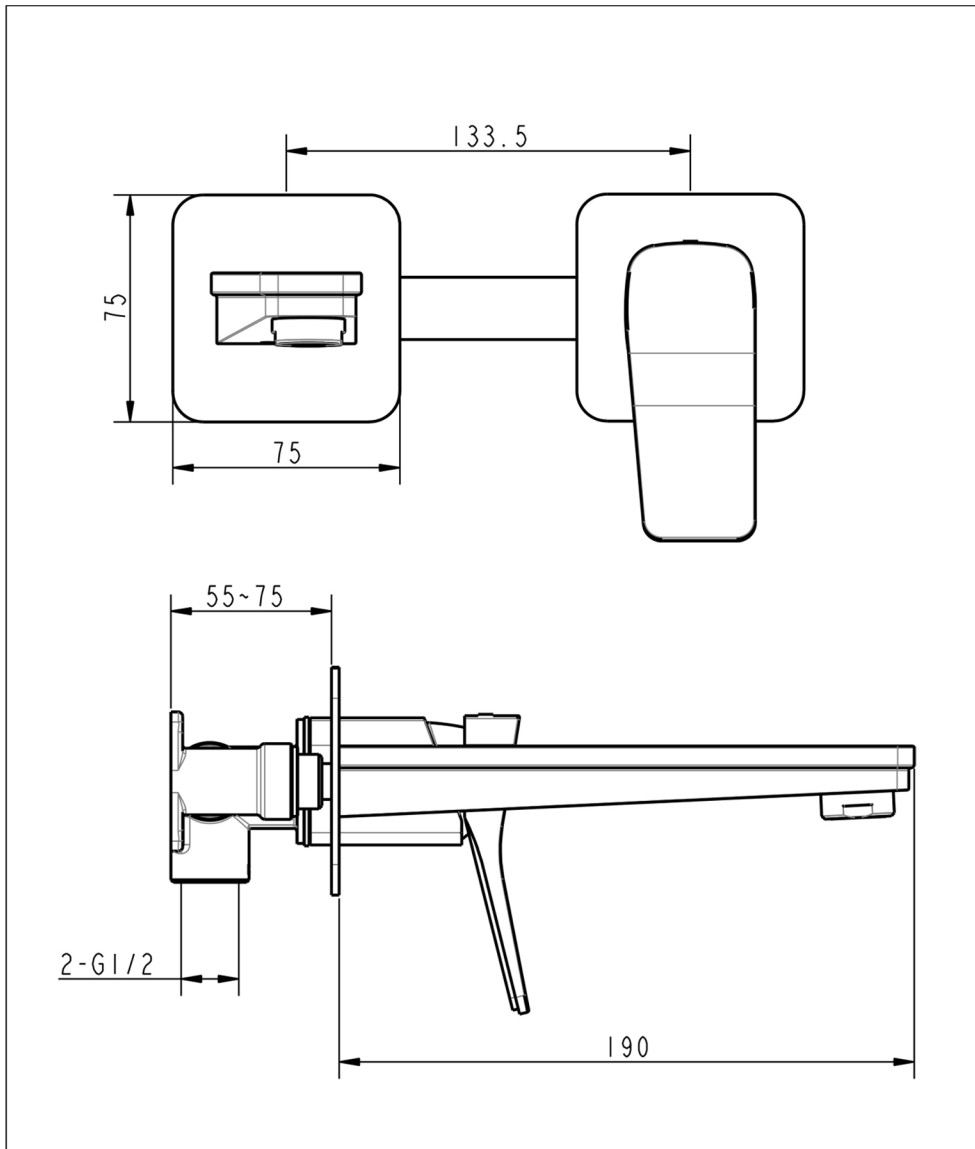

Technical Data Sheet

Product range: HIX

Product code: 32273, 33273BBR, 38273MB, 37273BBL

Finishes Available: Matt Black, Brushed Brass, Brushed Black, Chrome

Min Pressure:

MP 0.5

Approvals:

WRAS

Connections:

G1/2"

Warranty:

15 Years (5 on cartridges)

Flow Rate

1 Bar: 2.18 L/min

2 Bar: 3.46 L/min

3 Bar: 5.64 L/min