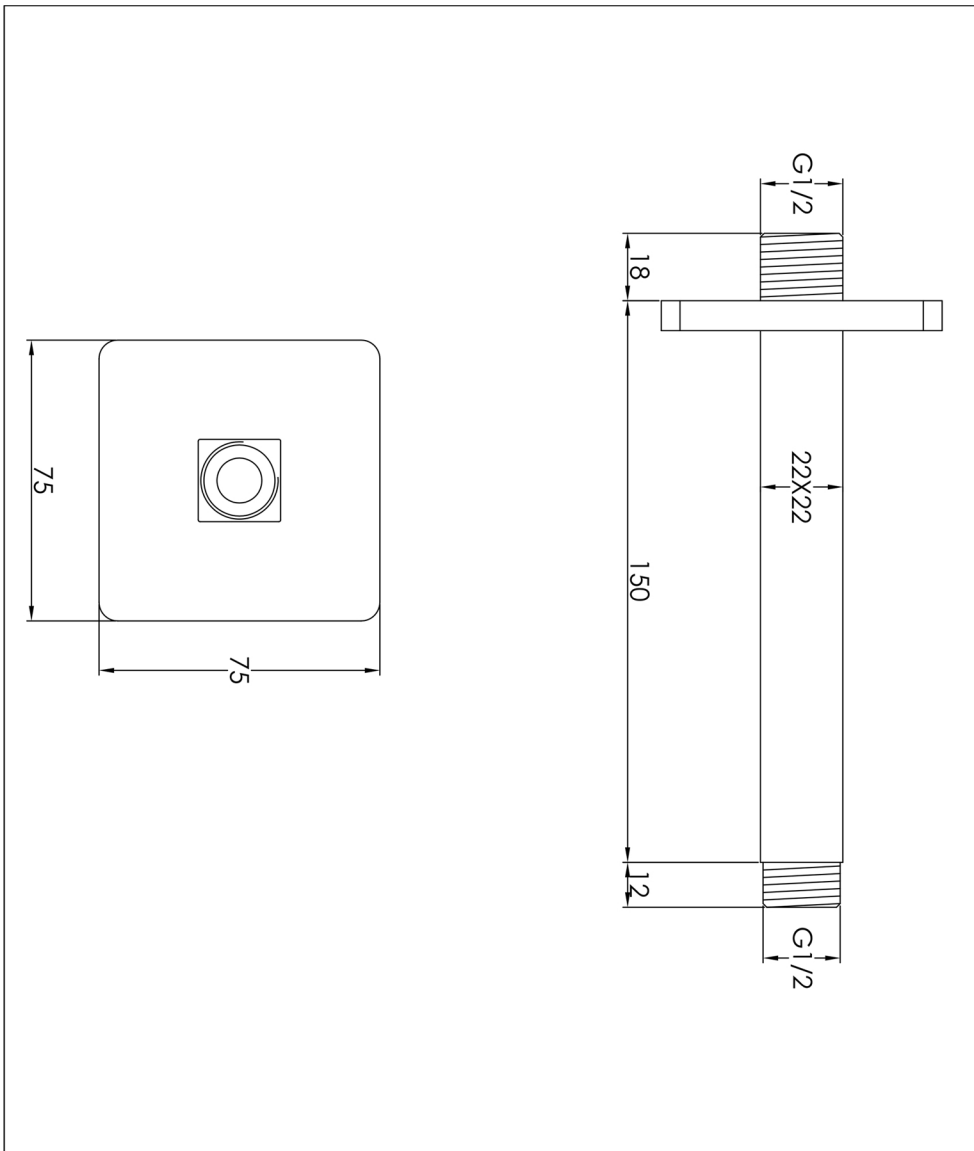

Technical Data Sheet

Product range: HIX

Product code: 33218BBR, 38218MB, 37218BBL

Finishes Available: Matt Black, Brushed Brass, Brushed Black

Min Pressure:

N/A

Approvals:

N/A