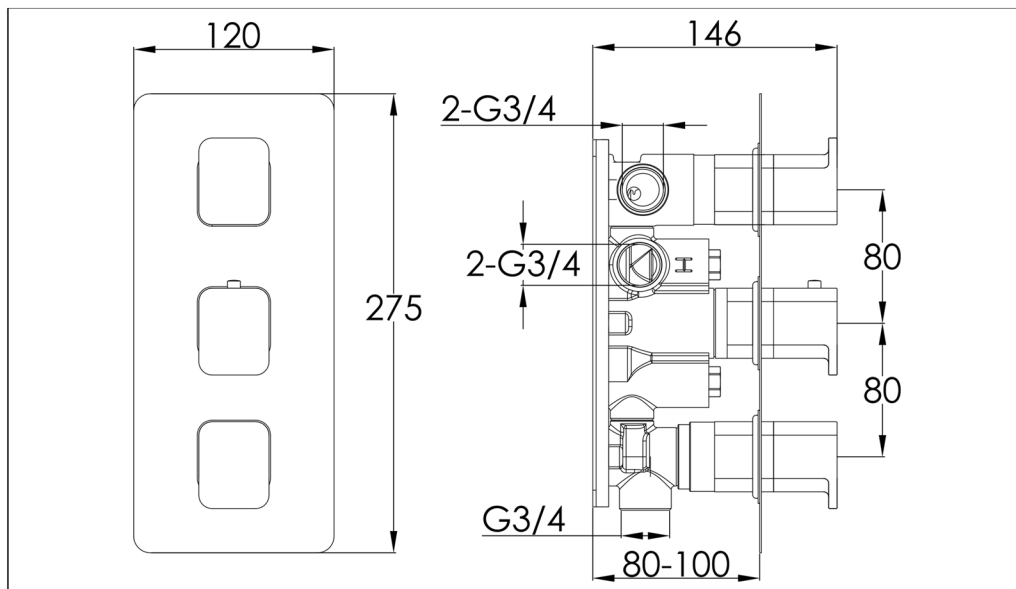

Technical Data Sheet

Product range: HIX

Product code: 32691, 33691BBR, 38691MB, 37691BB

Finishes Available: Matt Black, Brushed Brass, Brushed Black, Chrome

Min Pressure:
MP 0.5

Approvals:
WRAS

Connections:
G3/4"

Warranty:
15 Years (5 on cartridges)

Flow Rate

Diverter side
0.2Bar: 8.5L/min
0.5Bar: 12L/min
1Bar: 16L/min
2Bar: 22.5L/min
3Bar: 28.5L/min

Flow Rate

On-Off side
0.2Bar: 12L/min
0.5Bar: 17L/min
1Bar: 21L/min
2Bar: 28.5L/min
3Bar: 36L/min