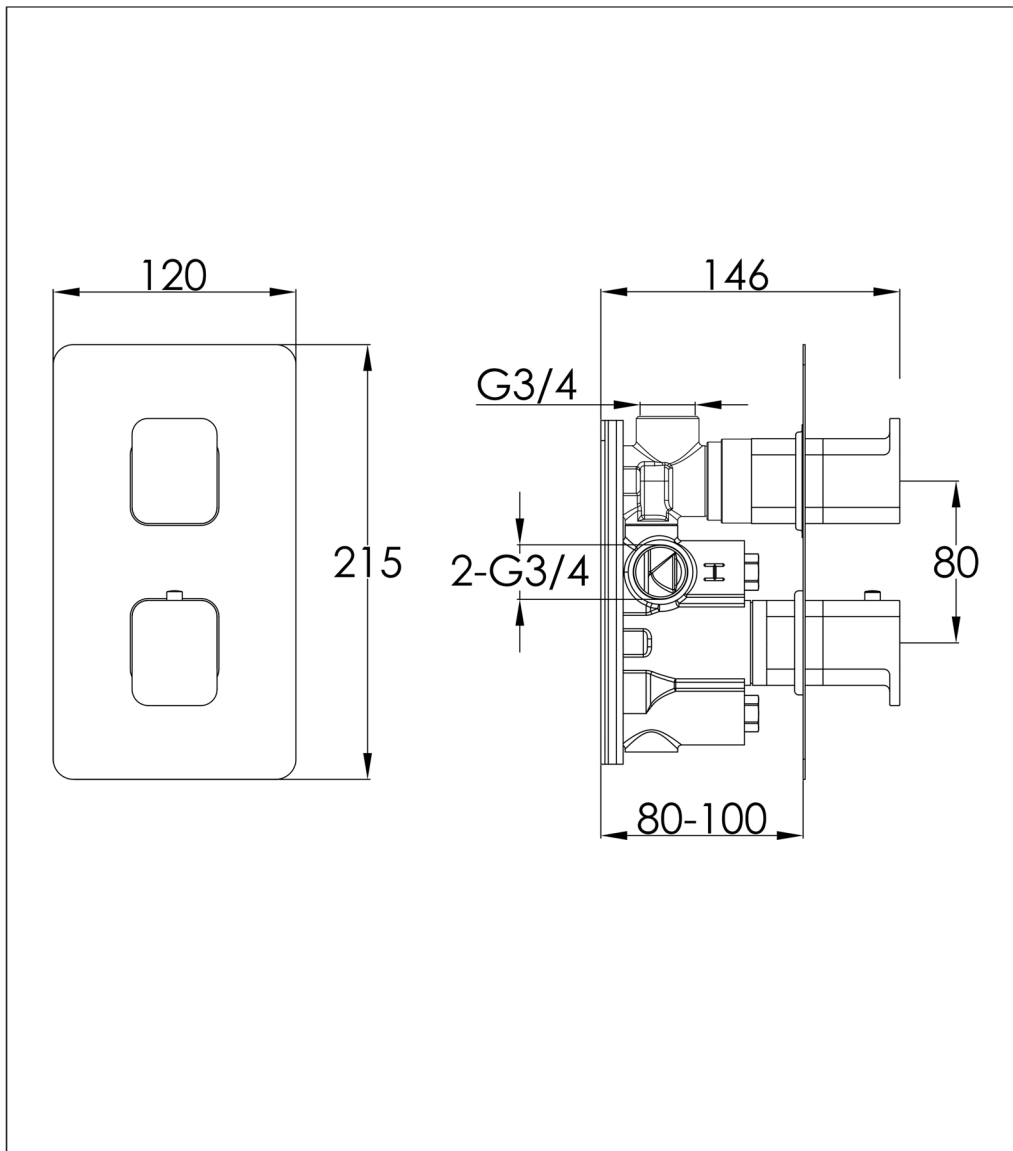

Technical Data Sheet

Product range: HIX

Product code: 32651, 33651BBR, 38651MB, 37651BBL

Finishes Available: Matt Black, Brushed Brass, Brushed Black, Chrome

Min Pressure:
MP 0.5

Approvals:
WRAS

Connections:
G3/4"

Warranty:
15 Years (5 on cartridges)

Flow Rate

0.2 Bar: 12 L/min
0.5 Bar: 17 L/min
1 Bar: 21 L/min
2 Bar: 28.5 L/min
3 Bar: 36 L/min