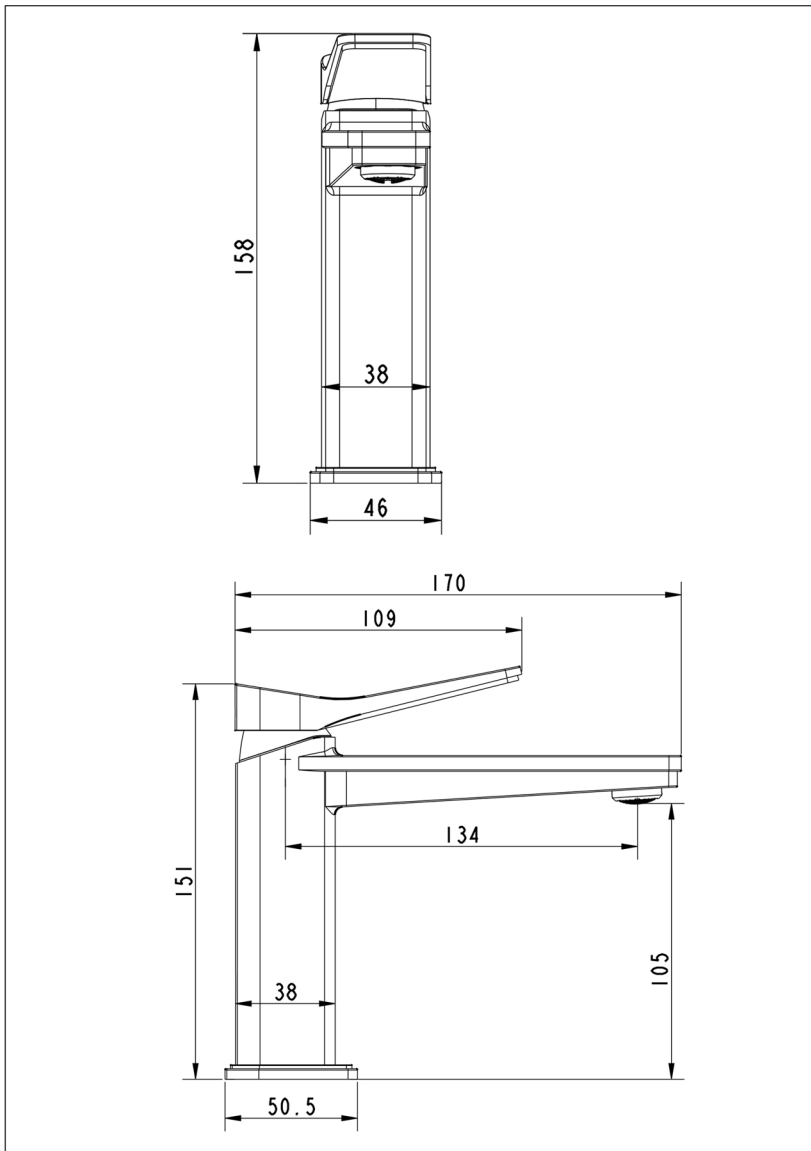

Technical Data Sheet

Product range: HIX

Product code: 32001, 33001BBR, 38001MB, 37001BBL

Finishes Available: Matt Black, Brushed Brass, Brushed Black, Chrome

Min Pressure:

MP 0.5

Approvals:

WRAS

Connections:

G1/2"

Warranty:

15 Years (5 on cartridges)

Flow Rate

0.2Bar: 2.6 L/min

0.5 Bar: 4.08 L/min

1 Bar: 5.8 L/min