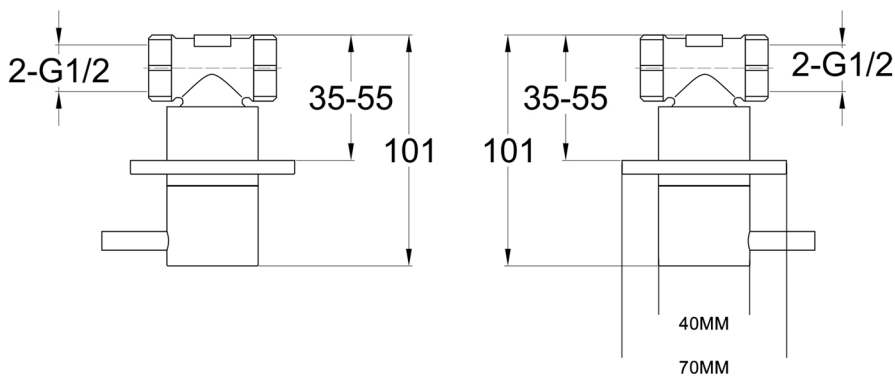

Technical Data Sheet

Product range: VOS

Product code: 28089MB, 23089BBR, 27089BBL
DH28089MB, DH23089BBR, DH27089BBL

Finishes Available: Matt Black, Brushed Brass, Brushed Black

Min Pressure:

MP 0.5

Approvals:

WRAS

Connections:

G 1/2"

Warranty:

15 Years (5 on cartridges)

Flow Rate

0.2Bar: 6L/min

0.5Bar: 6.8L/min