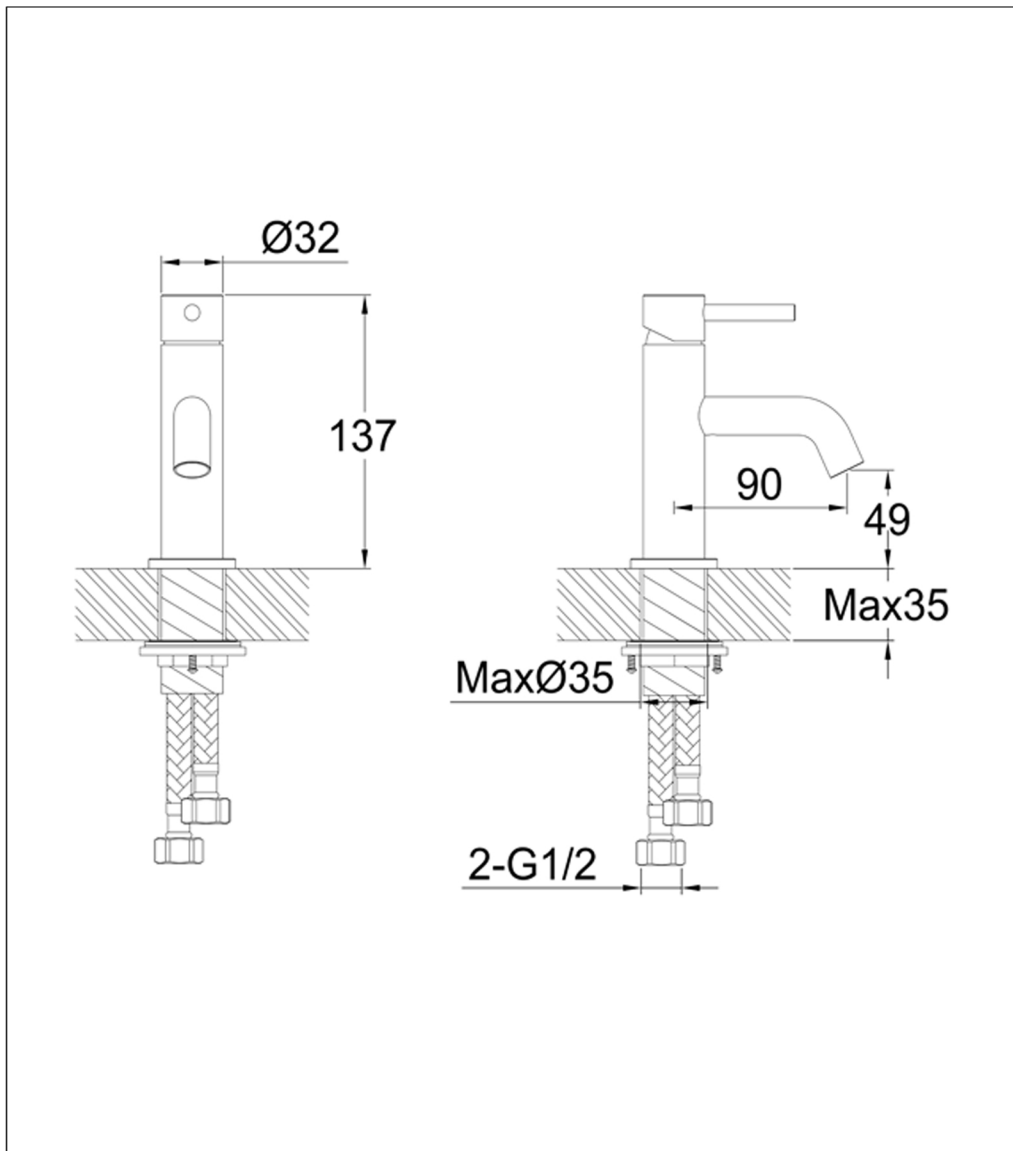

Technical Data Sheet

Product range: VOS

Product code: 28025MB, 23025BBR, 27025BBL, 21025BRZ

Finishes Available: Matt Black, Brushed Brass, Brushed Black, Bronze

Min Pressure:

LP 0.2

Approvals:

N/A

Connections:

G 1/2"

Warranty:

15 Years (5 on cartridges)

Flow Rate

0.2Bar: 4.4L/min

0.5Bar: 4.8L/min

1Bar: 6L/min