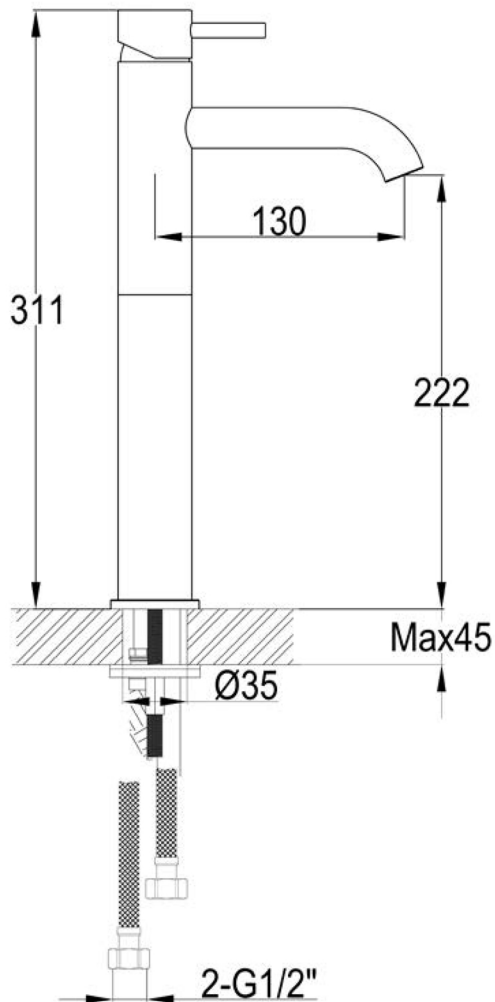

# Technical Data Sheet

Product range: VOS

Product code: 28009AMB, 23009ABBR, 27009ABBL, 21009ABRZZ  
DH28009AMB, DH23009ABBR, DH27009ABBL

Finishes Available: Matt Black, Brushed Brass, Brushed Black, Bronze

Min Pressure:  
MP 0.5

Approvals:  
WRAS

Connections:  
G 1/2"

Warranty:  
15 Years (5 on cartridges)

## Flow Rate

0.2Bar: 3.8L/min  
0.5Bar: 4.7L/min  
1Bar: 5.4L/min  
2Bar: 7.6L/min  
3Bar: 9L/min