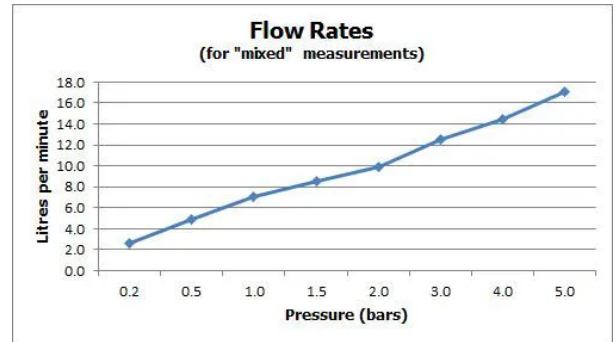

SPECIFICATION SHEET

COLLECTION: NOTION
PRODUCT CODE: NOT-DECKKIT-C/P

SHOWER TYPE

Deck Mounted Kit

PLUMBING SYSTEM SUITABILITY

Pumped System, Combination Boiler, Pressurised System

MOUNTING

Deck Mounted