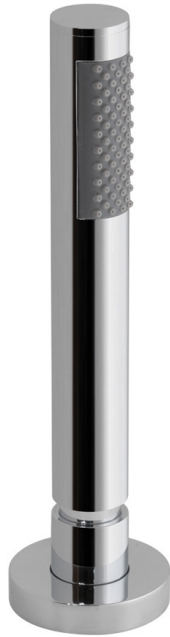

# SPECIFICATION SHEET

COLLECTION: ZOO  
PRODUCT CODE: ZOO-DECKKIT-C/P

## SHOWER TYPE

Deck Mounted Kit

## DECK HOLE DRILL DIAMETER

27mm

## NOTES

to change any deck mounted handset to sit at a 45° angle order product WG-ELBOW/45-C/P