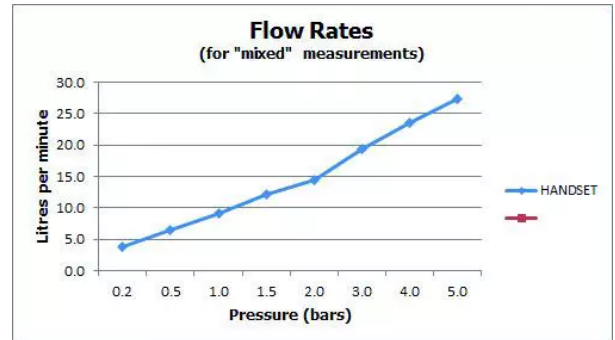

## SHOWER TYPE

Deck Mounted Kit