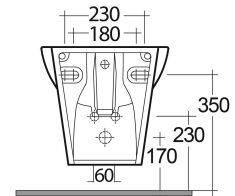

TECHNICAL SPECIFICATIONS

Suite:	RAK-MORNING
Type:	Wall Hung
Dimensions:	365 x 520 mm
Weight:	19 Kg
Color:	Alpine White

Code	Name
MORBD2100AWHA	MORNING BIDET WALL HUNG 52CM

Dimensions: All dimensions in mm. Tolerance of vitreous china & fireclay items: ± 5% for below 200mm and ± 3% for above 200mm; for all other items tolerance ± 1%. Note: Due to a continuing development program to improve design and performance, the manufacturer reserves all rights to vary specifications without prior information. Please note accessories are for photographic use only.