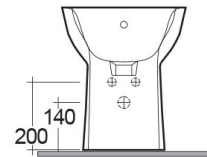

# RAK-MORNING-COMFORT HEIGHT 42CM

Bidets | Back To Wall

**RAK**  
CERAMICS

## TECHNICAL SPECIFICATIONS

Suite:	RAK-MORNING
Type:	Back To Wall
Dimensions:	365 x 520 mm
Weight:	20 Kg
Color:	Alpine White

Code	Name
MORBD2015AWHA	MORNING BIDET BACK TO WALL 52CM

Dimensions: All dimensions in mm. Tolerance of vitreous china & fireclay items:  $\pm 5\%$  for below 200mm and  $\pm 3\%$  for above 200mm; for all other items tolerance  $\pm 1\%$ . Note: Due to a continuing development program to improve design and performance, the manufacturer reserves all rights to vary specifications without prior information. Please note accessories are for photographic use only.