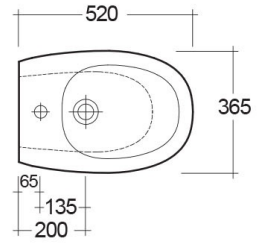

# RAK-MORNING-COMFORT HEIGHT 42CM

Bidets | Back To Wall

**RAK**  
CERAMICS

## TECHNICAL SPECIFICATIONS

Suite:	RAK-MORNING
Type:	Back To Wall
Dimensions:	365 x 520 mm
Weight:	20 Kg
Color:	Alpine White

Code	Name
MORBD2015AWHA	MORNING BIDET BACK TO WALL 52CM

Dimensions: All dimensions in mm. Tolerance of vitreous china & fireclay items:  $\pm 5\%$  for below 200mm and  $\pm 3\%$  for above 200mm; for all other items tolerance  $\pm 1\%$ . Note: Due to a continuing development program to improve design and performance, the manufacturer reserves all rights to vary specifications without prior information. Please note accessories are for photographic use only.