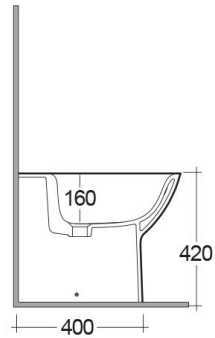

# RAK-MORNING-COMFORT HEIGHT 42CM

Bidets | Back To Wall

**RAK**  
CERAMICS

## TECHNICAL SPECIFICATIONS

Suite:	RAK-MORNING
Type:	Back To Wall
Dimensions:	365 x 520 mm
Weight:	20 Kg
Color:	Alpine White

Code	Name
MORBD2015AWHA	MORNING BIDET BACK TO WALL 52CM

Dimensions: All dimensions in mm. Tolerance of vitreous china & fireclay items:  $\pm 5\%$  for below 200mm and  $\pm 3\%$  for above 200mm; for all other items tolerance  $\pm 1\%$ . Note: Due to a continuing development program to improve design and performance, the manufacturer reserves all rights to vary specifications without prior information. Please note accessories are for photographic use only.