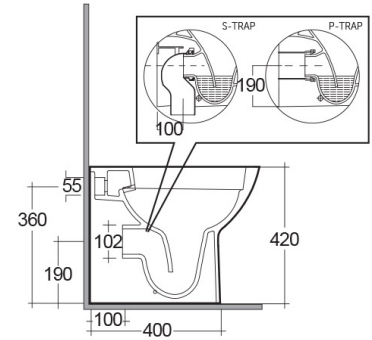

RAK-MORNING-COMFORT HEIGHT 42CM

Back to Wall | Water Closet

RAK
CERAMICS

TECHNICAL SPECIFICATIONS

Suite:	RAK-MORNING
Type:	Back to Wall
Dimensions:	520 x 365 mm
Weight:	24 Kg
Color:	Alpine White
Trap type:	P Trap & S Trap
Trapway type:	Concealed
Seat cover options:	None
Bowl shape:	Oval
Flush Type:	Dual Flush

Code	Name
MORWC1346AWHA	MORNING WATER CLOSET RIMLESS BACK TO WALL P S-TRAP 52CM
MORSC3900WH	RAK-Morning Seat Cover
MORSC3901WH	RAK-Morning Urea Soft Close Seat Cover

Dimensions: All dimensions in mm. Tolerance of vitreous china & fireclay items: $\pm 5\%$ for below 200mm and $\pm 3\%$ for above 200mm; for all other items tolerance $\pm 1\%$. Note: Due to a continuing development program to improve design and performance, the manufacturer reserves all rights to vary specifications without prior information. Please note accessories are for photographic use only.