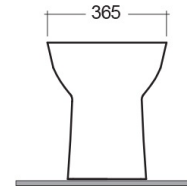

RAK-MORNING-COMFORT HEIGHT 42CM

Back to Wall | Water Closet

RAK
CERAMICS

TECHNICAL SPECIFICATIONS

Suite:	RAK-MORNING
Type:	Back to Wall
Dimensions:	520 x 365 mm
Weight:	24 Kg
Color:	Alpine White
Trap type:	P Trap & S Trap
Trapway type:	Concealed
Seat cover options:	None
Bowl shape:	Oval
Flush Type:	Dual Flush

Code	Name
MORWC1346AWHA	MORNING WATER CLOSET RIMLESS BACK TO WALL P S-TRAP 52CM
MORSC3900WH	RAK-Morning Seat Cover
MORSC3901WH	RAK-Morning Urea Soft Close Seat Cover

Dimensions: All dimensions in mm. Tolerance of vitreous china & fireclay items: $\pm 5\%$ for below 200mm and $\pm 3\%$ for above 200mm; for all other items tolerance $\pm 1\%$. Note: Due to a continuing development program to improve design and performance, the manufacturer reserves all rights to vary specifications without prior information. Please note accessories are for photographic use only.