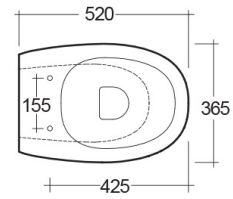

RAK-MORNING-COMFORT HEIGHT 42CM

Back to Wall | Water Closet

RAK
CERAMICS

TECHNICAL SPECIFICATIONS

Suite:	RAK-MORNING
Type:	Back to Wall
Dimensions:	520 x 365 mm
Weight:	24 Kg
Color:	Alpine White
Trap type:	P Trap & S Trap
Trapway type:	Concealed
Seat cover options:	None
Bowl shape:	Oval
Flush Type:	Dual Flush

Code	Name
MORWC1346AWHA	MORNING WATER CLOSET RIMLESS BACK TO WALL P S-TRAP 52CM
MORSC3900WH	RAK-Morning Seat Cover
MORSC3901WH	RAK-Morning Urea Soft Close Seat Cover

Dimensions: All dimensions in mm. Tolerance of vitreous china & fireclay items: $\pm 5\%$ for below 200mm and $\pm 3\%$ for above 200mm; for all other items tolerance $\pm 1\%$. Note: Due to a continuing development program to improve design and performance, the manufacturer reserves all rights to vary specifications without prior information. Please note accessories are for photographic use only.