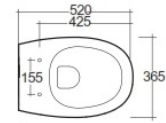

RAK-MORNING
Wall Hung | Water Closet

RAK
 CERAMICS

TECHNICAL SPECIFICATIONS

Suite:	RAK-MORNING
Type:	Wall Hung
Dimensions:	520 x 365 mm
Color:	Alpine White
Trap type:	P Trap
Trapway type:	Concealed
Seat cover options:	None
Bowl shape:	Oval
Flush Type:	Dual Flush

Code	Name
MORWC1445AWHA	MORNING WATER CLOSET RIMLESS WALL HUNG S-TRAP 52CM
MORSC3900WH	RAK-Morning Seat Cover
MORSC3901WH	RAK-Morning Urea Soft Close Seat Cover

Dimensions: All dimensions in mm. Tolerance of vitreous china & fireclay items: ± 5% for below 200mm and ± 3% for above 200mm; for all other items tolerance ± 1%. Note: Due to a continuing development program to improve design and performance, the manufacturer reserves all rights to vary specifications without prior information. Please note accessories are for photographic use only.