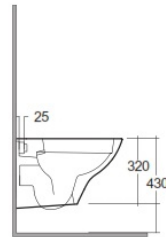

RAK-MORNING
Wall Hung | Water Closet

RAK
 CERAMICS

TECHNICAL SPECIFICATIONS

Suite:	RAK-MORNING
Type:	Wall Hung
Dimensions:	520 x 365 mm
Color:	Alpine White
Trap type:	P Trap
Trapway type:	Concealed
Seat cover options:	None
Bowl shape:	Oval
Flush Type:	Dual Flush

Code	Name
MORWC1445AWHA	MORNING WATER CLOSET RIMLESS WALL HUNG S-TRAP 52CM
MORSC3900WH	RAK-Morning Seat Cover
MORSC3901WH	RAK-Morning Urea Soft Close Seat Cover

Dimensions: All dimensions in mm. Tolerance of vitreous china & fireclay items: ± 5% for below 200mm and ± 3% for above 200mm; for all other items tolerance ± 1%. Note: Due to a continuing development program to improve design and performance, the manufacturer reserves all rights to vary specifications without prior information. Please note accessories are for photographic use only.