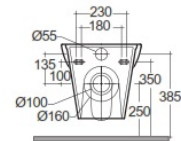

RAK-MORNING
Wall Hung | Water Closet

RAK
 CERAMICS

TECHNICAL SPECIFICATIONS

Suite:	RAK-MORNING
Type:	Wall Hung
Dimensions:	520 x 365 mm
Color:	Alpine White
Trap type:	P Trap
Trapway type:	Concealed
Seat cover options:	None
Bowl shape:	Oval
Flush Type:	Dual Flush

Code	Name
MORWC1445AWHA	MORNING WATER CLOSET RIMLESS WALL HUNG S-TRAP 52CM
MORSC3900WH	RAK-Morning Seat Cover
MORSC3901WH	RAK-Morning Urea Soft Close Seat Cover

Dimensions: All dimensions in mm. Tolerance of vitreous china & fireclay items: ± 5% for below 200mm and ± 3% for above 200mm; for all other items tolerance ± 1%. Note: Due to a continuing development program to improve design and performance, the manufacturer reserves all rights to vary specifications without prior information. Please note accessories are for photographic use only.