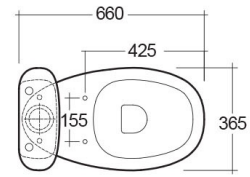

**RAK-MORNING-COMFORT HEIGHT 42CM**  
**Close Coupled | Water Closet**

**RAK**  
 CERAMICS

**TECHNICAL SPECIFICATIONS**

Suite:	RAK-MORNING
Type:	Close Coupled
Dimensions:	660 x 365 mm
Weight:	24 Kg
Color:	Alpine White
Trap type:	S Trap
Trapway type:	Concealed
Seat cover options:	None
Bowl shape:	Oval
Flush Type:	Dual Flush

Code	Name
MORWC1045AWHA	MORNING WATER CLOSET RIMLESS CLOSE COUPLED S-TRAP 66CM
MORWT1800AWHA	MORNING WATER CLOSET TANK
MORSC3900WH	RAK-Morning Seat Cover
MORSC3901WH	RAK-Morning Urea Soft Close Seat Cover

Dimensions: All dimensions in mm. Tolerance of vitreous china & fireclay items:  $\pm 5\%$  for below 200mm and  $\pm 3\%$  for above 200mm; for all other items tolerance  $\pm 1\%$ . Note: Due to a continuing development program to improve design and performance, the manufacturer reserves all rights to vary specifications without prior information. Please note accessories are for photographic use only.