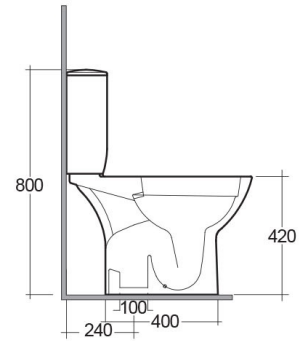

**RAK-MORNING-COMFORT HEIGHT 42CM**  
**Close Coupled | Water Closet**

**RAK**  
 CERAMICS

**TECHNICAL SPECIFICATIONS**

Suite:	RAK-MORNING
Type:	Close Coupled
Dimensions:	660 x 365 mm
Weight:	24 Kg
Color:	Alpine White
Trap type:	S Trap
Trapway type:	Concealed
Seat cover options:	None
Bowl shape:	Oval
Flush Type:	Dual Flush

Code	Name
MORWC1045AWHA	MORNING WATER CLOSET RIMLESS CLOSE COUPLED S-TRAP 66CM
MORWT1800AWHA	MORNING WATER CLOSET TANK
MORSC3900WH	RAK-Morning Seat Cover
MORSC3901WH	RAK-Morning Urea Soft Close Seat Cover

Dimensions: All dimensions in mm. Tolerance of vitreous china & fireclay items:  $\pm 5\%$  for below 200mm and  $\pm 3\%$  for above 200mm; for all other items tolerance  $\pm 1\%$ . Note: Due to a continuing development program to improve design and performance, the manufacturer reserves all rights to vary specifications without prior information. Please note accessories are for photographic use only.