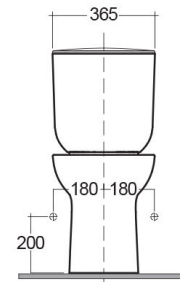

**RAK-MORNING-COMFORT HEIGHT 42CM**  
**Close Coupled | Water Closet**

**RAK**  
 CERAMICS

**TECHNICAL SPECIFICATIONS**

Suite:	RAK-MORNING
Type:	Close Coupled
Dimensions:	660 x 365 mm
Weight:	24 Kg
Color:	Alpine White
Trap type:	S Trap
Trapway type:	Concealed
Seat cover options:	None
Bowl shape:	Oval
Flush Type:	Dual Flush

Code	Name
MORWC1045AWHA	MORNING WATER CLOSET RIMLESS CLOSE COUPLED S-TRAP 66CM
MORWT1800AWHA	MORNING WATER CLOSET TANK
MORSC3900WH	RAK-Morning Seat Cover
MORSC3901WH	RAK-Morning Urea Soft Close Seat Cover

Dimensions: All dimensions in mm. Tolerance of vitreous china & fireclay items:  $\pm 5\%$  for below 200mm and  $\pm 3\%$  for above 200mm; for all other items tolerance  $\pm 1\%$ . Note: Due to a continuing development program to improve design and performance, the manufacturer reserves all rights to vary specifications without prior information. Please note accessories are for photographic use only.