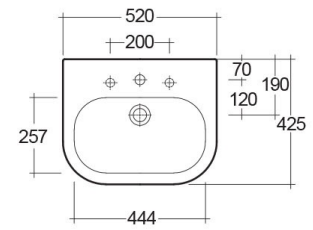

RAK-TONIQUE

Wash basin | Semi Recessed

RAK
CERAMICS

TECHNICAL SPECIFICATIONS

Suite:	RAK-TONIQUE
Type:	Semi Recessed
Dimensions:	520 x 425 mm
Weight:	13 Kg
Color:	Alpine White
Shape of basin:	Rectangle
Overflow hole:	yes

Code	Name
TQ0901AWHA	TONIQUE WASH BASIN SEMI-RECESSED 52CM

Dimensions: All dimensions in mm. Tolerance of vitreous china & fireclay items: $\pm 5\%$ for below 200mm and $\pm 3\%$ for above 200mm; for all other items tolerance $\pm 1\%$. Note: Due to a continuing development program to improve design and performance, the manufacturer reserves all rights to vary specifications without prior information. Please note accessories are for photographic use only.