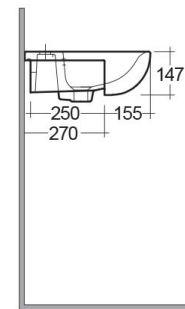

RAK-TONIQUE

Wash basin | Semi Recessed

RAK
CERAMICS

TECHNICAL SPECIFICATIONS

Suite:	RAK-TONIQUE
Type:	Semi Recessed
Dimensions:	520 x 425 mm
Weight:	13 Kg
Color:	Alpine White
Shape of basin:	Rectangle
Overflow hole:	yes

Code	Name
TQ0901AWHA	TONIQUE WASH BASIN SEMI-RECESSED 52CM

Dimensions: All dimensions in mm. Tolerance of vitreous china & fireclay items: $\pm 5\%$ for below 200mm and $\pm 3\%$ for above 200mm; for all other items tolerance $\pm 1\%$. Note: Due to a continuing development program to improve design and performance, the manufacturer reserves all rights to vary specifications without prior information. Please note accessories are for photographic use only.