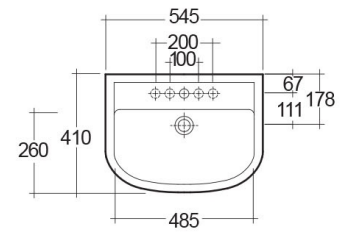

RAK-COMPACT
Wash basin | Pedestal

RAK
CERAMICS

TECHNICAL SPECIFICATIONS

Suite:	RAK-COMPACT
Type:	Pedestal
Dimensions:	545 x 410 mm
Weight:	23 Kg
Color:	Alpine White
Shape of basin:	Oval
Overflow hole:	yes

Code	Name
CO0801AWHA	COMPACT WASH BASIN 55CM
ER02AWHA	EUROPA PEDESTAL

Dimensions: All dimensions in mm. Tolerance of vitreous china & fireclay items: $\pm 5\%$ for below 200mm and $\pm 3\%$ for above 200mm; for all other items tolerance $\pm 1\%$. Note: Due to a continuing development program to improve design and performance, the manufacturer reserves all rights to vary specifications without prior information. Please note accessories are for photographic use only.