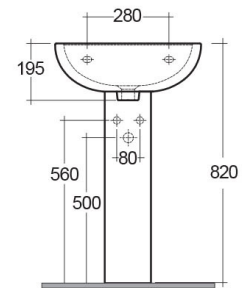

RAK-COMPACT
Wash basin | Pedestal

RAK
CERAMICS

TECHNICAL SPECIFICATIONS

Suite:	RAK-COMPACT
Type:	Pedestal
Dimensions:	545 x 410 mm
Weight:	23 Kg
Color:	Alpine White
Shape of basin:	Oval
Overflow hole:	yes

Code	Name
CO0801AWHA	COMPACT WASH BASIN 55CM
ER02AWHA	EUROPA PEDESTAL

Dimensions: All dimensions in mm. Tolerance of vitreous china & fireclay items: $\pm 5\%$ for below 200mm and $\pm 3\%$ for above 200mm; for all other items tolerance $\pm 1\%$. Note: Due to a continuing development program to improve design and performance, the manufacturer reserves all rights to vary specifications without prior information. Please note accessories are for photographic use only.