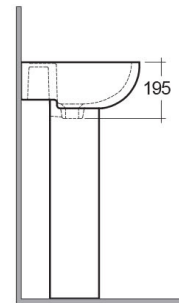

RAK-COMPACT
Wash basin | Pedestal

RAK
CERAMICS

TECHNICAL SPECIFICATIONS

Suite:	RAK-COMPACT
Type:	Pedestal
Dimensions:	545 x 410 mm
Weight:	23 Kg
Color:	Alpine White
Shape of basin:	Oval
Overflow hole:	yes

Code	Name
CO0801AWHA	COMPACT WASH BASIN 55CM
ER02AWHA	EUROPA PEDESTAL

Dimensions: All dimensions in mm. Tolerance of vitreous china & fireclay items: $\pm 5\%$ for below 200mm and $\pm 3\%$ for above 200mm; for all other items tolerance $\pm 1\%$. Note: Due to a continuing development program to improve design and performance, the manufacturer reserves all rights to vary specifications without prior information. Please note accessories are for photographic use only.