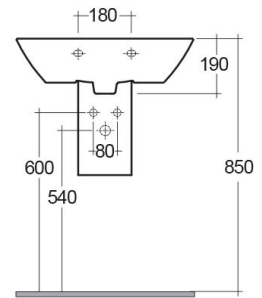

RAK-SUMMIT
Wash basin | Half Pedestal

RAK
 CERAMICS

TECHNICAL SPECIFICATIONS

Suite:	RAK-SUMMIT
Type:	Half Pedestal
Dimensions:	600 x 430 mm
Weight:	23 Kg
Color:	Alpine White
Shape of basin:	Rectangle
Overflow hole:	yes

Code	Name
SM0101AWHA	SUMMIT WASH BASIN 60CM
SM0103AWHA	SUMMIT HALF PEDESTAL

Dimensions: All dimensions in mm. Tolerance of vitreous china & fireclay items: $\pm 5\%$ for below 200mm and $\pm 3\%$ for above 200mm; for all other items tolerance $\pm 1\%$. Note: Due to a continuing development program to improve design and performance, the manufacturer reserves all rights to vary specifications without prior information. Please note accessories are for photographic use only.