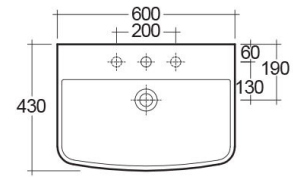

RAK-SUMMIT
Wash basin | Half Pedestal

RAK
 CERAMICS

TECHNICAL SPECIFICATIONS

Suite:	RAK-SUMMIT
Type:	Half Pedestal
Dimensions:	600 x 430 mm
Weight:	23 Kg
Color:	Alpine White
Shape of basin:	Rectangle
Overflow hole:	yes

Code	Name
SM0101AWHA	SUMMIT WASH BASIN 60CM
SM0103AWHA	SUMMIT HALF PEDESTAL

Dimensions: All dimensions in mm. Tolerance of vitreous china & fireclay items: $\pm 5\%$ for below 200mm and $\pm 3\%$ for above 200mm; for all other items tolerance $\pm 1\%$. Note: Due to a continuing development program to improve design and performance, the manufacturer reserves all rights to vary specifications without prior information. Please note accessories are for photographic use only.