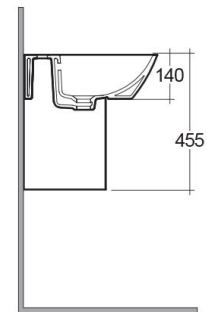

RAK-SUMMIT
Wash basin | Half Pedestal

RAK
 CERAMICS

TECHNICAL SPECIFICATIONS

Suite:	RAK-SUMMIT
Type:	Half Pedestal
Dimensions:	600 x 430 mm
Weight:	23 Kg
Color:	Alpine White
Shape of basin:	Rectangle
Overflow hole:	yes

Code	Name
SM0101AWHA	SUMMIT WASH BASIN 60CM
SM0103AWHA	SUMMIT HALF PEDESTAL

Dimensions: All dimensions in mm. Tolerance of vitreous china & fireclay items: $\pm 5\%$ for below 200mm and $\pm 3\%$ for above 200mm; for all other items tolerance $\pm 1\%$. Note: Due to a continuing development program to improve design and performance, the manufacturer reserves all rights to vary specifications without prior information. Please note accessories are for photographic use only.