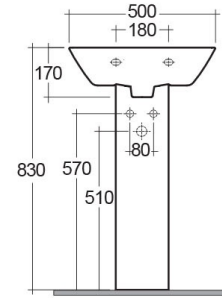

RAK-SUMMIT
Wash basin | Pedestal

RAK
CERAMICS

TECHNICAL SPECIFICATIONS

Suite:	RAK-SUMMIT
Type:	Pedestal
Dimensions:	500 x 385 mm
Weight:	23 Kg
Color:	Alpine White
Shape of basin:	Rectangle
Overflow hole:	yes

Code	Name
SM0501AWHA	SUMMIT WASH BASIN 50CM
SM0102AWHA	SUMMIT PEDESTAL

Dimensions: All dimensions in mm. Tolerance of vitreous china & fireclay items: $\pm 5\%$ for below 200mm and $\pm 3\%$ for above 200mm; for all other items tolerance $\pm 1\%$. Note: Due to a continuing development program to improve design and performance, the manufacturer reserves all rights to vary specifications without prior information. Please note accessories are for photographic use only.