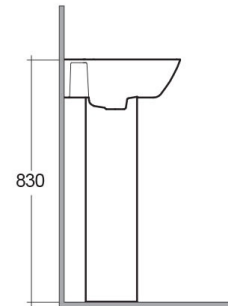

RAK-SUMMIT
Wash basin | Pedestal

RAK
CERAMICS

TECHNICAL SPECIFICATIONS

Suite:	RAK-SUMMIT
Type:	Pedestal
Dimensions:	500 x 385 mm
Weight:	23 Kg
Color:	Alpine White
Shape of basin:	Rectangle
Overflow hole:	yes

Code	Name
SM0501AWHA	SUMMIT WASH BASIN 50CM
SM0102AWHA	SUMMIT PEDESTAL

Dimensions: All dimensions in mm. Tolerance of vitreous china & fireclay items: $\pm 5\%$ for below 200mm and $\pm 3\%$ for above 200mm; for all other items tolerance $\pm 1\%$. Note: Due to a continuing development program to improve design and performance, the manufacturer reserves all rights to vary specifications without prior information. Please note accessories are for photographic use only.