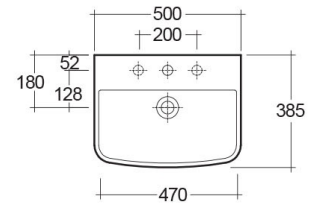

RAK-SUMMIT
Wash basin | Pedestal

RAK
CERAMICS

TECHNICAL SPECIFICATIONS

Suite:	RAK-SUMMIT
Type:	Pedestal
Dimensions:	500 x 385 mm
Weight:	23 Kg
Color:	Alpine White
Shape of basin:	Rectangle
Overflow hole:	yes

Code	Name
SM0501AWHA	SUMMIT WASH BASIN 50CM
SM0102AWHA	SUMMIT PEDESTAL

Dimensions: All dimensions in mm. Tolerance of vitreous china & fireclay items: $\pm 5\%$ for below 200mm and $\pm 3\%$ for above 200mm; for all other items tolerance $\pm 1\%$. Note: Due to a continuing development program to improve design and performance, the manufacturer reserves all rights to vary specifications without prior information. Please note accessories are for photographic use only.