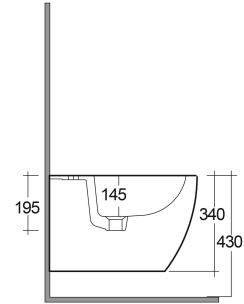

RAK-METROPOLITAN-W/HIDDEN FIXATIONS

Bidets | Wall Hung

RAK
CERAMICS

TECHNICAL SPECIFICATIONS

Suite:	RAK-METROPOLITAN
Type:	Wall Hung
Dimensions:	337 x 525 mm
Weight:	29 Kg
Color:	Alpine White

Code	Name
MP07AWHA	METROPOLITAN BIDET WALL HUNG W/HIDDEN FIXATIONS 52CM

Dimensions: All dimensions in mm. Tolerance of vitreous china & fireclay items: $\pm 5\%$ for below 200mm and $\pm 3\%$ for above 200mm; for all other items tolerance $\pm 1\%$. Note: Due to a continuing development program to improve design and performance, the manufacturer reserves all rights to vary specifications without prior information. Please note accessories are for photographic use only.