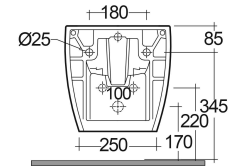

RAK-METROPOLITAN-W/HIDDEN FIXATIONS

Bidets | Wall Hung

RAK
CERAMICS

TECHNICAL SPECIFICATIONS

Suite:	RAK-METROPOLITAN
Type:	Wall Hung
Dimensions:	337 x 525 mm
Weight:	29 Kg
Color:	Alpine White

Code	Name
MP07AWHA	METROPOLITAN BIDET WALL HUNG W/HIDDEN FIXATIONS 52CM

Dimensions: All dimensions in mm. Tolerance of vitreous china & fireclay items: $\pm 5\%$ for below 200mm and $\pm 3\%$ for above 200mm; for all other items tolerance $\pm 1\%$. Note: Due to a continuing development program to improve design and performance, the manufacturer reserves all rights to vary specifications without prior information. Please note accessories are for photographic use only.