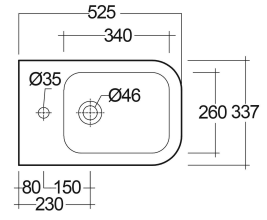

RAK-METROPOLITAN-W/HIDDEN FIXATIONS

Bidets | Wall Hung

RAK
CERAMICS

TECHNICAL SPECIFICATIONS

Suite:	RAK-METROPOLITAN
Type:	Wall Hung
Dimensions:	337 x 525 mm
Weight:	29 Kg
Color:	Alpine White

Code	Name
MP07AWHA	METROPOLITAN BIDET WALL HUNG W/HIDDEN FIXATIONS 52CM

Dimensions: All dimensions in mm. Tolerance of vitreous china & fireclay items: $\pm 5\%$ for below 200mm and $\pm 3\%$ for above 200mm; for all other items tolerance $\pm 1\%$. Note: Due to a continuing development program to improve design and performance, the manufacturer reserves all rights to vary specifications without prior information. Please note accessories are for photographic use only.