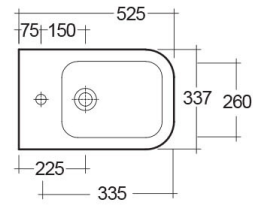

RAK-METROPOLITAN

Bidets | Back To Wall

RAK
CERAMICS

TECHNICAL SPECIFICATIONS

Suite:	RAK-METROPOLITAN
Type:	Back To Wall
Dimensions:	337 x 525 mm
Weight:	23 Kg
Color:	Alpine White, Ivory

Code	Name
MP18AWHA	METROPOLITAN BIDET BACK TO WALL 52CM

Dimensions: All dimensions in mm. Tolerance of vitreous china & fireclay items: $\pm 5\%$ for below 200mm and $\pm 3\%$ for above 200mm; for all other items tolerance $\pm 1\%$. Note: Due to a continuing development program to improve design and performance, the manufacturer reserves all rights to vary specifications without prior information. Please note accessories are for photographic use only.