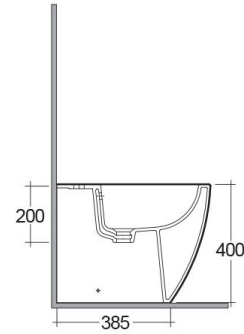

RAK-METROPOLITAN

Bidets | Back To Wall

RAK
CERAMICS

TECHNICAL SPECIFICATIONS

Suite:	RAK-METROPOLITAN
Type:	Back To Wall
Dimensions:	337 x 525 mm
Weight:	23 Kg
Color:	Alpine White, Ivory

Code	Name
MP18AWHA	METROPOLITAN BIDET BACK TO WALL 52CM

Dimensions: All dimensions in mm. Tolerance of vitreous china & fireclay items: $\pm 5\%$ for below 200mm and $\pm 3\%$ for above 200mm; for all other items tolerance $\pm 1\%$. Note: Due to a continuing development program to improve design and performance, the manufacturer reserves all rights to vary specifications without prior information. Please note accessories are for photographic use only.