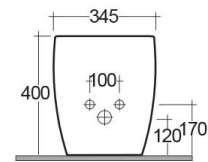

RAK-METROPOLITAN

Bidets | Back To Wall

RAK
CERAMICS

TECHNICAL SPECIFICATIONS

Suite:	RAK-METROPOLITAN
Type:	Back To Wall
Dimensions:	337 x 525 mm
Weight:	23 Kg
Color:	Alpine White, Ivory

Code	Name
MP18AWHA	METROPOLITAN BIDET BACK TO WALL 52CM

Dimensions: All dimensions in mm. Tolerance of vitreous china & fireclay items: $\pm 5\%$ for below 200mm and $\pm 3\%$ for above 200mm; for all other items tolerance $\pm 1\%$. Note: Due to a continuing development program to improve design and performance, the manufacturer reserves all rights to vary specifications without prior information. Please note accessories are for photographic use only.