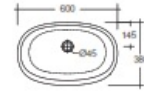

RAK-SENSATION
Wash basin | Counter Top

RAK
 CERAMICS

TECHNICAL SPECIFICATIONS

Suite:	RAK-SENSATION
Type:	Counter Top
Dimensions:	600 x 380 mm
Weight:	11 Kg
Color:	Alpine White
Shape of basin:	Oval
Overflow hole:	yes

Code	Name
SENCT6000AWHA	SENSATION WASH BASIN COUNTER TOP 60CM

Dimensions: All dimensions in mm. Tolerance of vitreous china & fireclay items: $\pm 5\%$ for below 200mm and $\pm 3\%$ for above 200mm; for all other items tolerance $\pm 1\%$. Note: Due to a continuing development program to improve design and performance, the manufacturer reserves all rights to vary specifications without prior information. Please note accessories are for photographic use only.