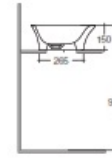

RAK-SENSATION
Wash basin | Counter Top

RAK
 CERAMICS

TECHNICAL SPECIFICATIONS

Suite:	RAK-SENSATION
Type:	Counter Top
Dimensions:	600 x 380 mm
Weight:	11 Kg
Color:	Alpine White
Shape of basin:	Oval
Overflow hole:	yes

Code	Name
SENCT6000AWHA	SENSATION WASH BASIN COUNTER TOP 60CM

Dimensions: All dimensions in mm. Tolerance of vitreous china & fireclay items: $\pm 5\%$ for below 200mm and $\pm 3\%$ for above 200mm; for all other items tolerance $\pm 1\%$. Note: Due to a continuing development program to improve design and performance, the manufacturer reserves all rights to vary specifications without prior information. Please note accessories are for photographic use only.