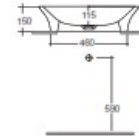

RAK-SENSATION
Wash basin | Counter Top

RAK
 CERAMICS

TECHNICAL SPECIFICATIONS

Suite:	RAK-SENSATION
Type:	Counter Top
Dimensions:	600 x 380 mm
Weight:	11 Kg
Color:	Alpine White
Shape of basin:	Oval
Overflow hole:	yes

Code	Name
SENCT6000AWHA	SENSATION WASH BASIN COUNTER TOP 60CM

Dimensions: All dimensions in mm. Tolerance of vitreous china & fireclay items: $\pm 5\%$ for below 200mm and $\pm 3\%$ for above 200mm; for all other items tolerance $\pm 1\%$. Note: Due to a continuing development program to improve design and performance, the manufacturer reserves all rights to vary specifications without prior information. Please note accessories are for photographic use only.