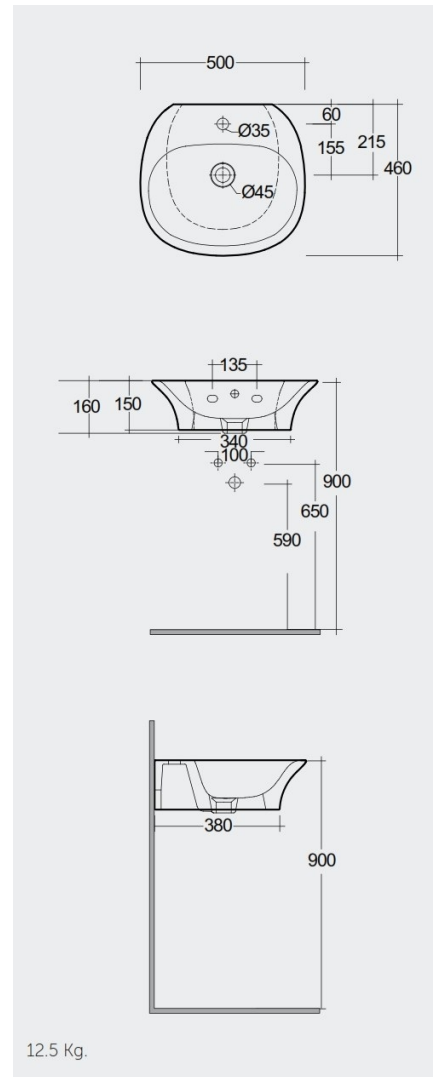

RAK-SENSATION

Wash basin | Wall Hung

RAK
CERAMICS

TECHNICAL SPECIFICATIONS

Suite:	RAK-SENSATION
Type:	Wall Hung
Dimensions:	500 x 460 mm
Weight:	13 Kg
Color:	Alpine White
Shape of basin:	Oval
Overflow hole:	yes

Code	Name
SENWB5001AWHA	SENSATION WASH BASIN WALL HUNG 50CM

Dimensions: All dimensions in mm. Tolerance of vitreous china & fireclay items: $\pm 5\%$ for below 200mm and $\pm 3\%$ for above 200mm; for all other items tolerance $\pm 1\%$. Note: Due to a continuing development program to improve design and performance, the manufacturer reserves all rights to vary specifications without prior information. Please note accessories are for photographic use only.