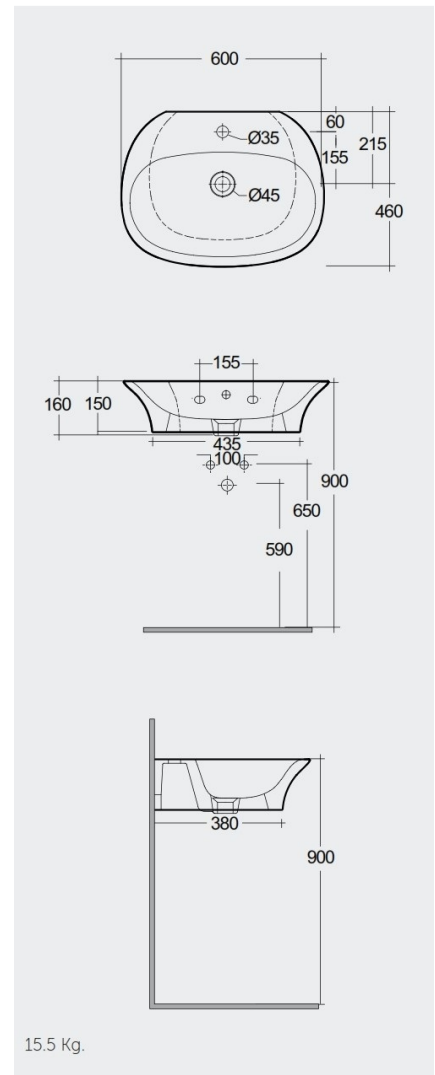

RAK-SENSATION
Wash basin | Wall Hung

RAK
CERAMICS

TECHNICAL SPECIFICATIONS

Suite:	RAK-SENSATION
Type:	Wall Hung
Dimensions:	600 x 460 mm
Weight:	16 Kg
Color:	Alpine White
Shape of basin:	Oval
Overflow hole:	yes

Code	Name
SENWB6001AWHA	SENSATION WASH BASIN WALL HUNG 60CM

Dimensions: All dimensions in mm. Tolerance of vitreous china & fireclay items: ± 5% for below 200mm and ± 3% for above 200mm; for all other items tolerance ± 1%. Note: Due to a continuing development program to improve design and performance, the manufacturer reserves all rights to vary specifications without prior information. Please note accessories are for photographic use only.